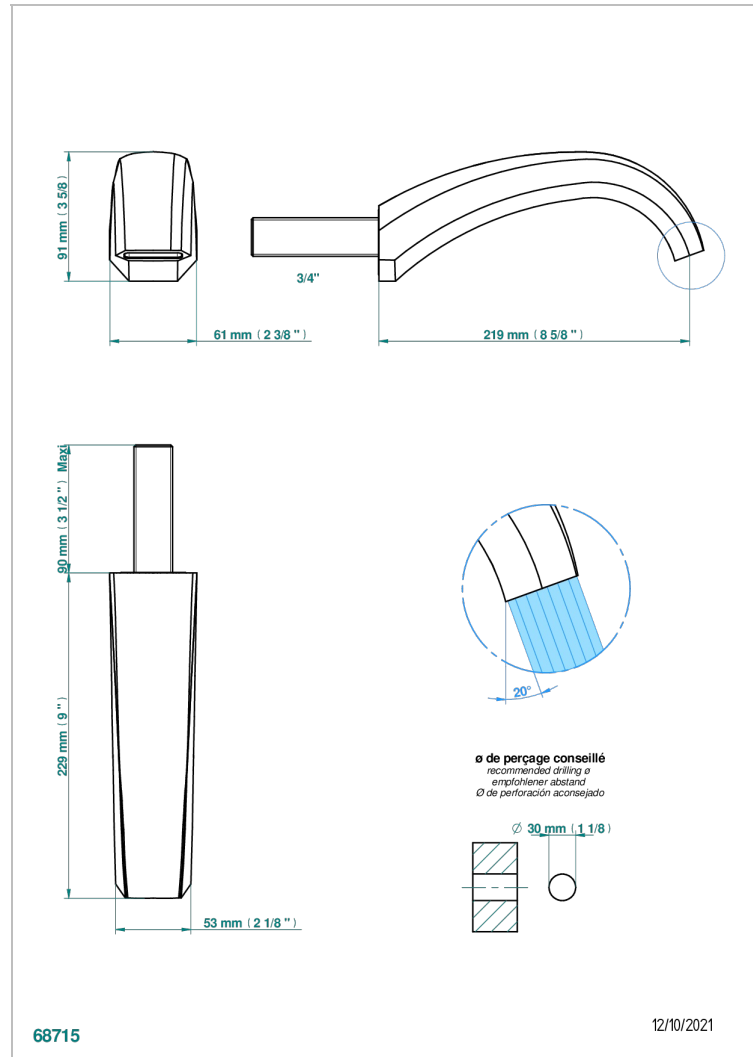

NIHAL IVORY PORCELAIN

U2N-42SGB

Bath spout, wall mounted

THG[®]
PARIS

CHARACTERISTIC

- Nihal Ivory porcelain
- Bath spout, wall mounted

AVAILABLE FINITIONS

Black ceram - D30
Blush PVD - H62
Brass color PVD - H49
Brown bronze color PVD - F33
Chrome polished - A02
Chrome polished / gold polished - G02