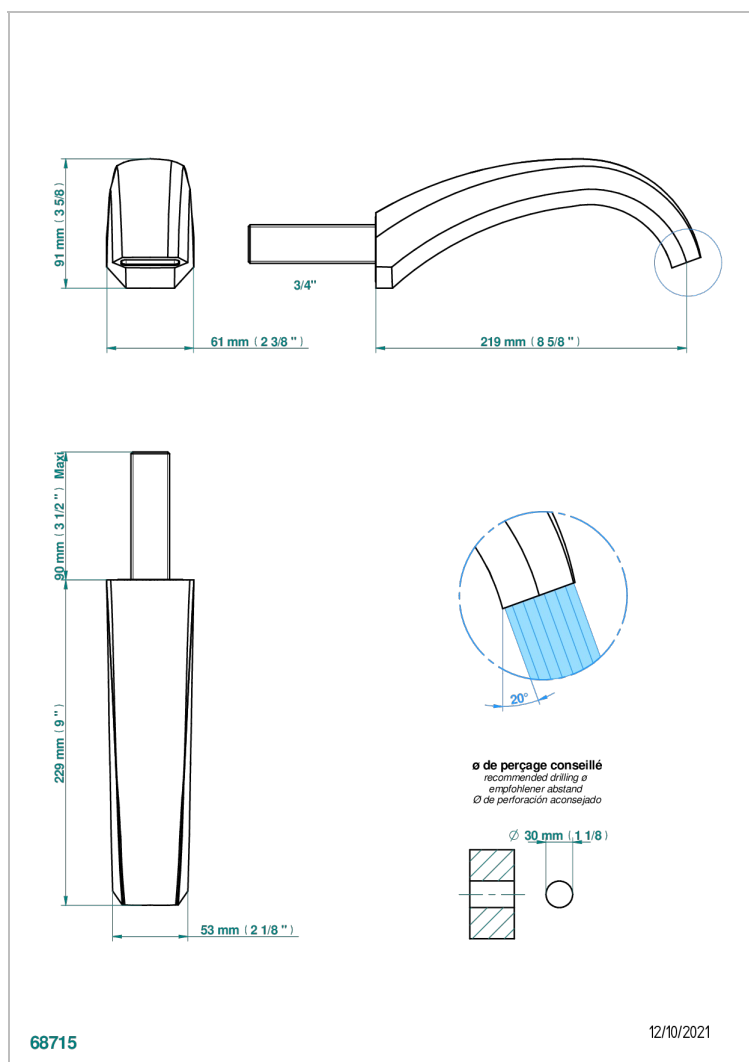

# NIHAL PORCELANA DE COLOR MARFIL

U2N-42SGB

Wall mounted bath spout, without T junction

THG<sup>®</sup>  
PARIS

## CARACTERÍSTICAS

- Nihal porcelana de color marfil
- Wall mounted bath spout, without T junction