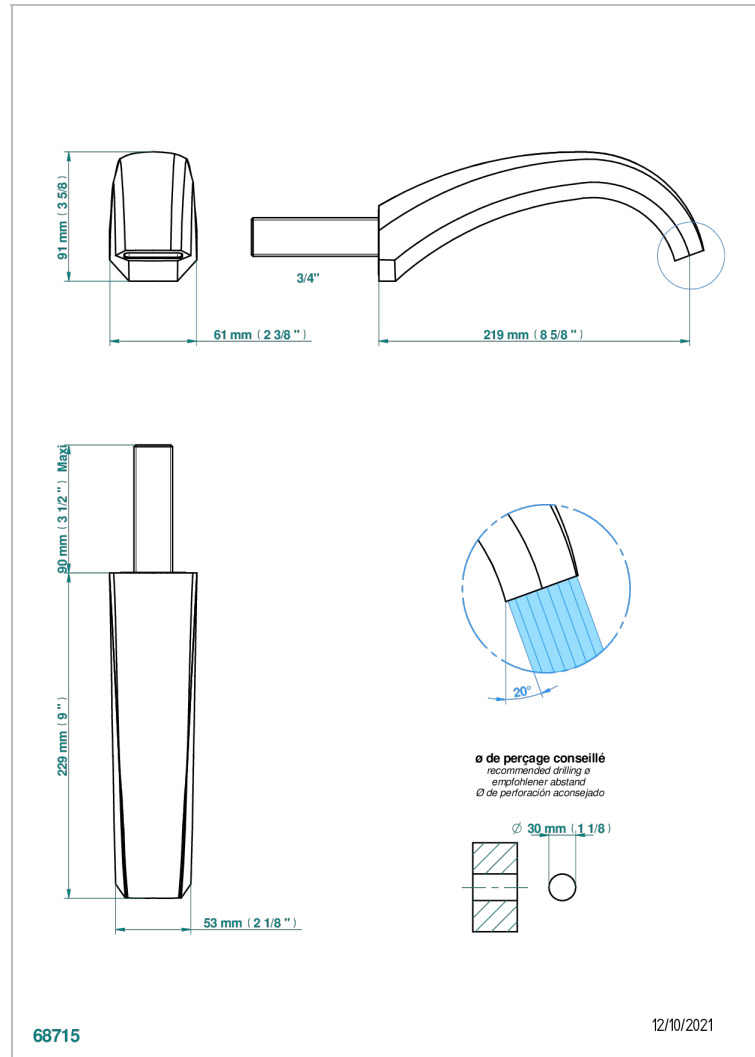

NIHAL IVORY PORCELAIN

U2N-42SGB

Wall mounted bath spout, without T junction

68715

12/10/2021

CHARACTERISTIC

- Nihal Ivory porcelain
- Wall mounted bath spout, without T junction

AVAILABLE FINITIONS