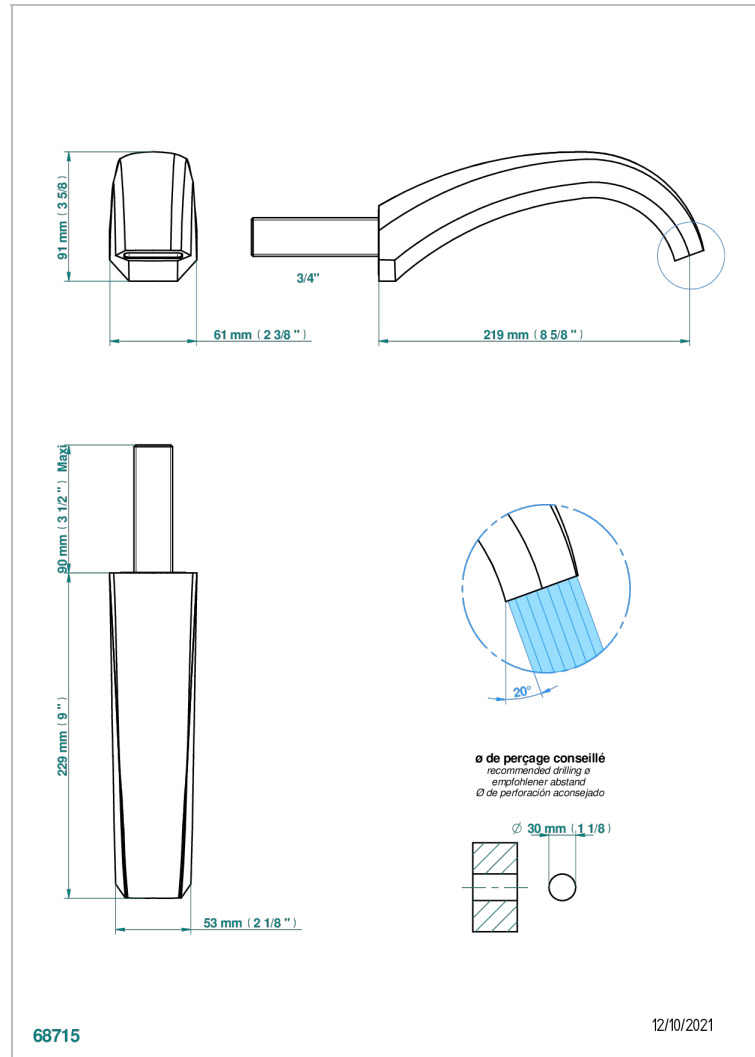

NIHAL ELFENBEIN-PORZELLAN

U2N-42SGB

Wall mounted bath spout, without T junction

THG[®]
PARIS

EIGENSCHAFTEN

- Nihal Elfenbein-Porzellan
- Wall mounted bath spout, without T junction

VERFÜGBARE OBERFLÄCHEN

Altnickel - H28
Blassgold - F30
Blassgold matt unlackiert - F31
Bronze hell - D01
Chrom - A02
Chrom / gold - G02