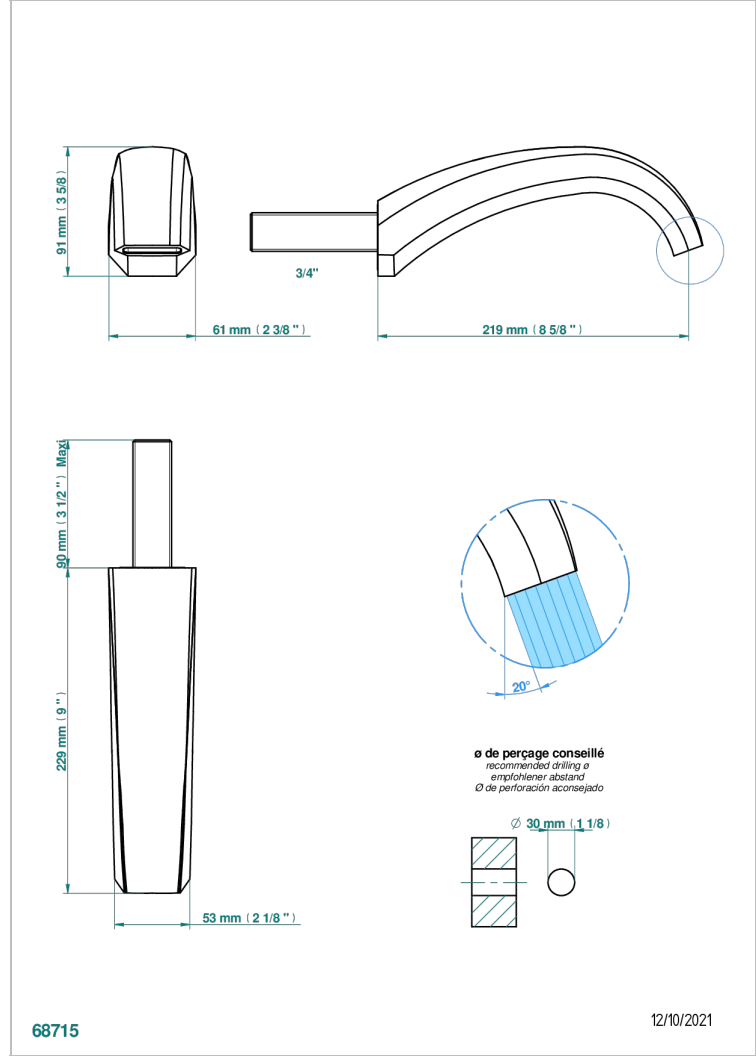

NIHAL IVORY PORCELAIN

U2N-42SGB

Wall mounted bath spout, without T junction

THG[®]
PARIS

CHARACTERISTIC

- Nihal Ivory porcelain
- Wall mounted bath spout, without T junction

AVAILABLE FINITIONS

Antique nickel - H28
Black ceram - D30
Blush PVD - H62
Brass color PVD - H49
Brown bronze color PVD - F33
Gold color PVD - H52