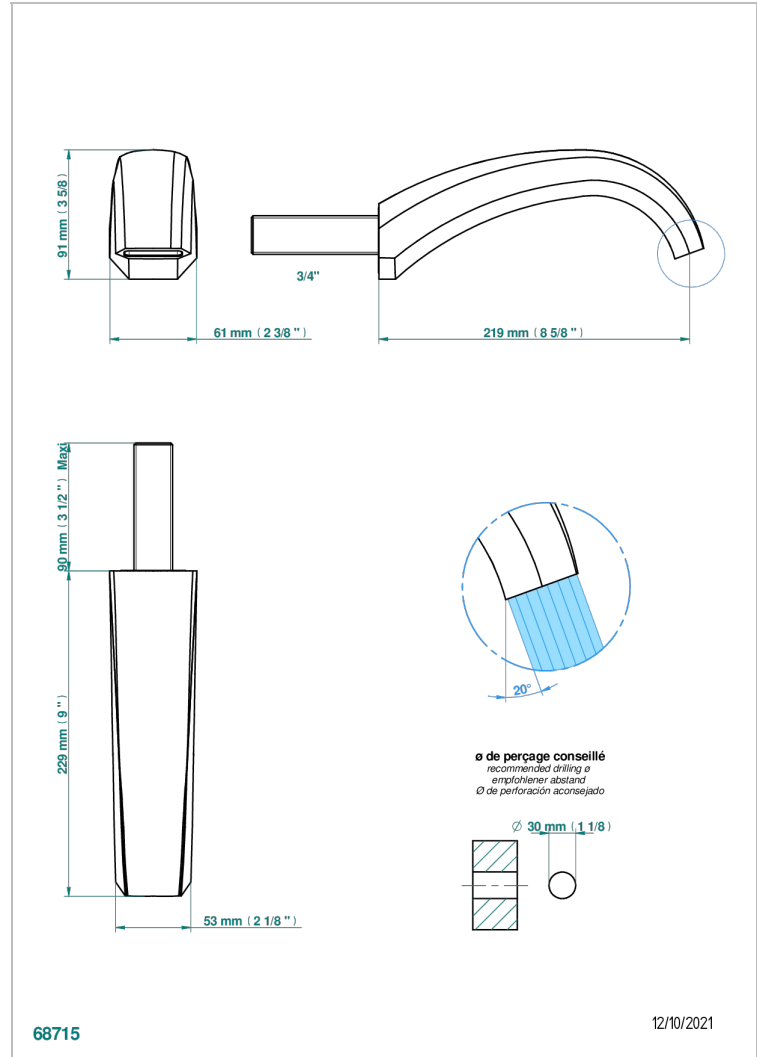

# NIHAL ELFENBEIN-PORZELLAN

U2N-42SGB

Wall mounted bath spout, without T junction

THG<sup>®</sup>  
PARIS

## EIGENSCHAFTEN

- Nihal Elfenbein-Porzellan
- Wall mounted bath spout, without T junction