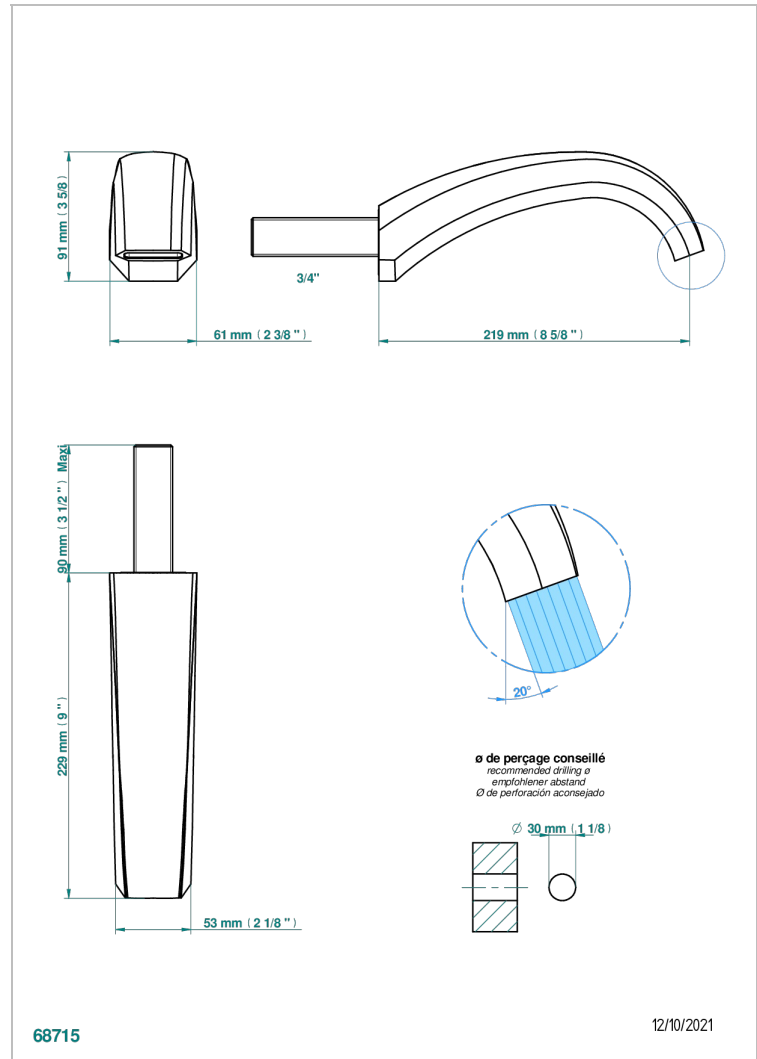

# NIHAL METAL

U2M-42SGB

Wall mounted bath spout, without T junction

THG<sup>®</sup>  
PARIS

## CHARACTERISTIC

- Nihal Metal
- Wall mounted bath spout, without T junction