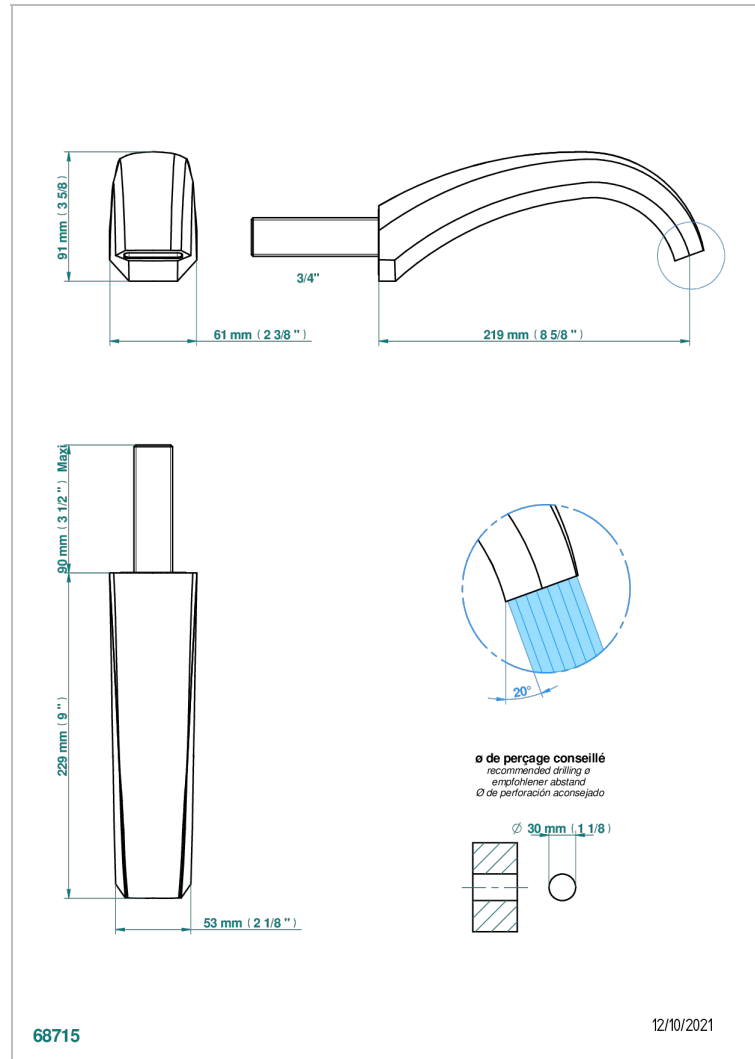

NIHAL METAL

U2M-42SGB

Wall mounted bath spout, without T junction

CHARACTERISTIC

- Nihal Metal
- Wall mounted bath spout, without T junction

AVAILABLE FINITIONS

Antique nickel - H28
Black ceram - D30
Blush PVD - H62
Brass color PVD - H49
Brown bronze color PVD - F33
Gold color PVD - H52