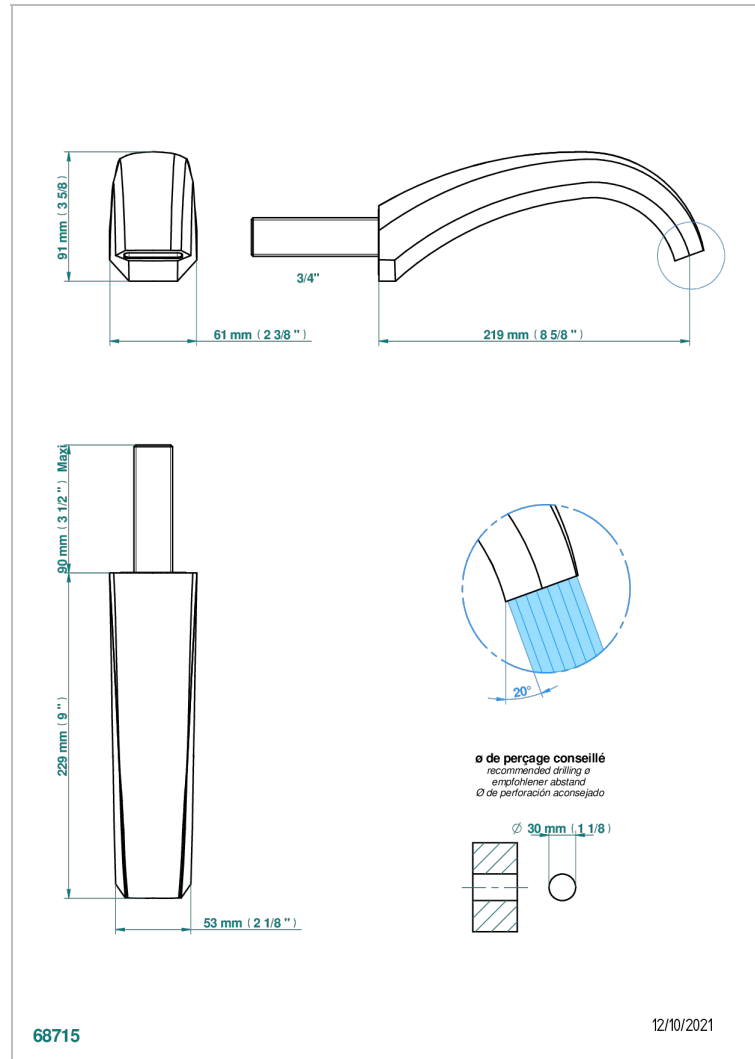

# NIHAL PORCELANA AZUL

U2L-42SGB

Wall mounted bath spout, without T junction

THG<sup>®</sup>  
PARIS

## CARACTERÍSTICAS

- Nihal porcelana azul
- Wall mounted bath spout, without T junction