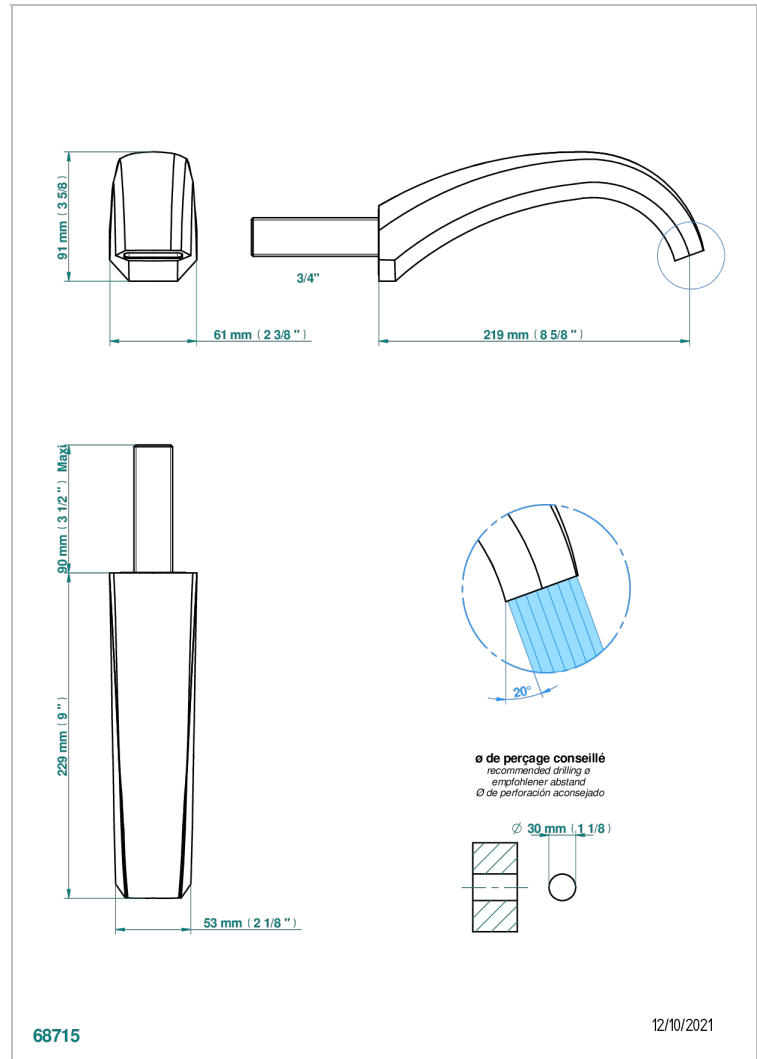

NIHAL BLUE PORCELAIN

U2L-42SGB

Bath spout, wall mounted

THG
PARIS

CHARACTERISTIC

- Nihal Blue porcelain
- Bath spout, wall mounted

AVAILABLE FINITIONS

Black ceram - D30
Blush PVD - H62
Brass color PVD - H49
Brown bronze color PVD - F33
Chrome polished - A02
Chrome polished / gold polished - G02