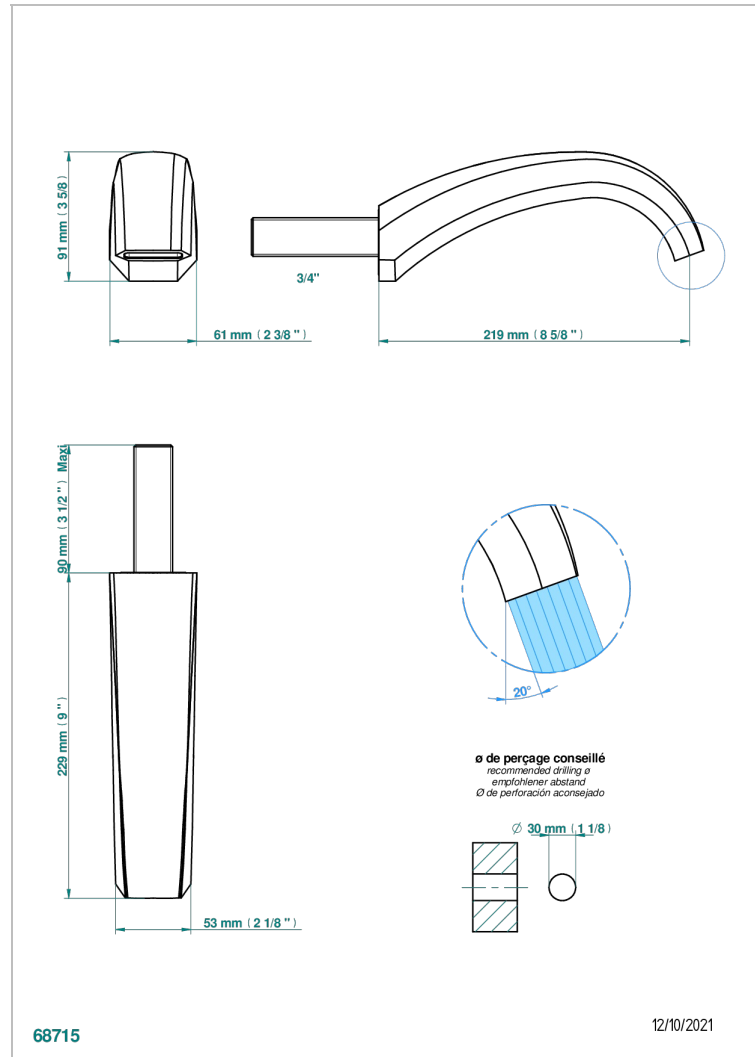

NIHAL BLUE PORCELAIN

U2L-42SGB

Wall mounted bath spout, without T junction

THG[®]
PARIS

CHARACTERISTIC

- Nihal Blue porcelain
- Wall mounted bath spout, without T junction

AVAILABLE FINITIONS

Antique nickel - H28
Black ceram - D30
Blush PVD - H62
Brass color PVD - H49
Brown bronze color PVD - F33
Gold color PVD - H52