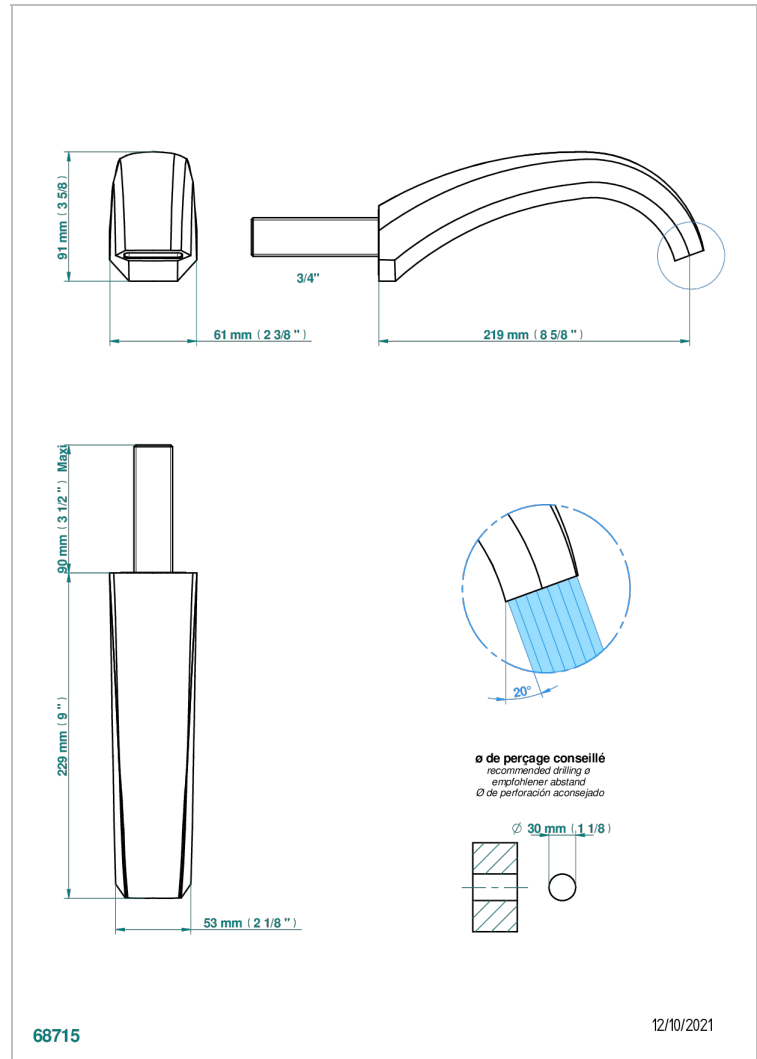

# NIHAL BLAU PORZELLAN

U2L-42SGB

Wall mounted bath spout, without T junction

THG<sup>®</sup>  
PARIS

## EIGENSCHAFTEN

- Nihal blau Porzellan
- Wall mounted bath spout, without T junction