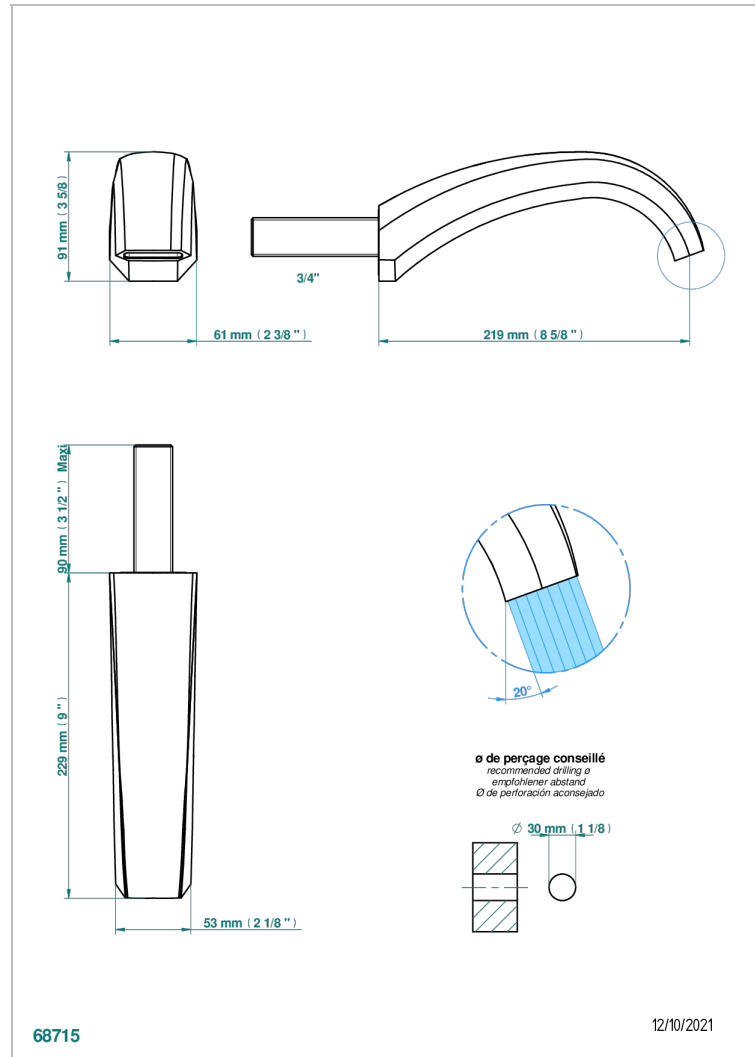

NIHAL BLUE PORCELAIN

U2L-42SGB

Wall mounted bath spout, without T junction

CHARACTERISTIC

- Nihal Blue porcelain
- Wall mounted bath spout, without T junction

AVAILABLE FINITIONS

Antique nickel - H28
Black ceram - D30
Blush PVD - H62
Brass color PVD - H49
Brown bronze color PVD - F33
Gold color PVD - H52