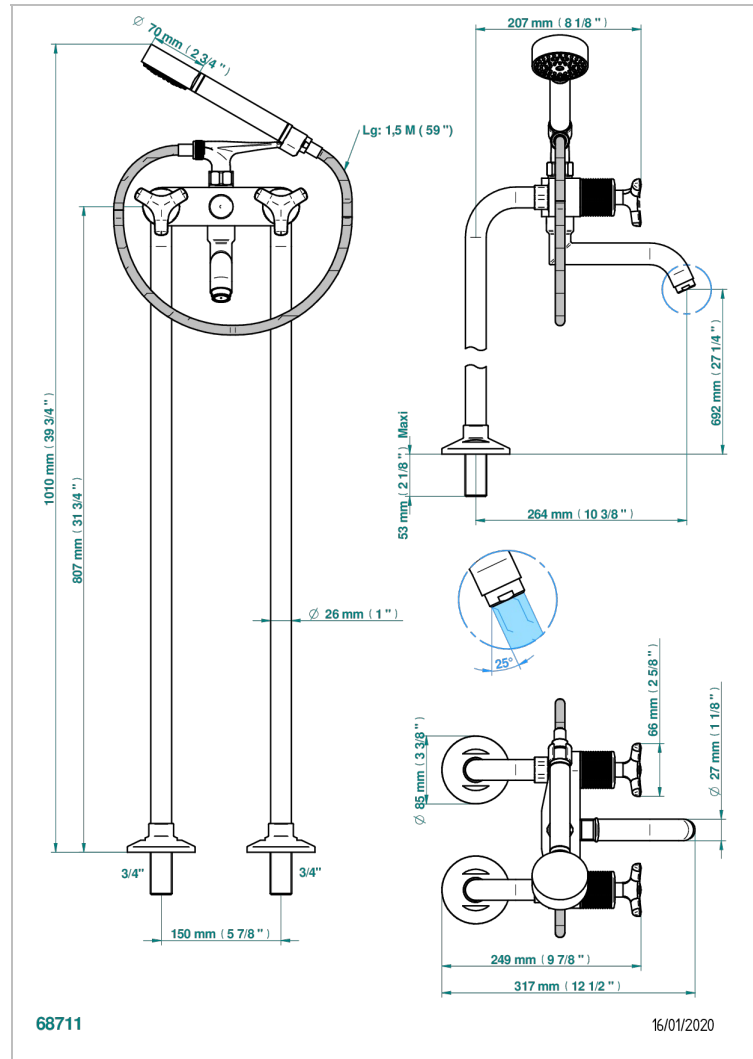

SYSTEM DIAMOND METAL

G9C-13CS

Bath shower tub filler with floor risers

THG
PARIS

CHARACTERISTIC

- ACS : 21ACCLY034

STANDARDS

AVAILABLE FINITIONS

Matt blush PVD - H60
Matt brass color PVD - H50
Matt brown bronze color PVD - F34
Matt chrome (American satin) - C02
Matt gold color PVD - H53
Matt graphite PVD - H65

Matt nickel (American satin) - C01
Matt nickel color PVD - H56
Nickel antique / Sovereign - H28
Nickel color PVD - H55
Nickel polished - B01
Polished chrome with gold inlay - GA1