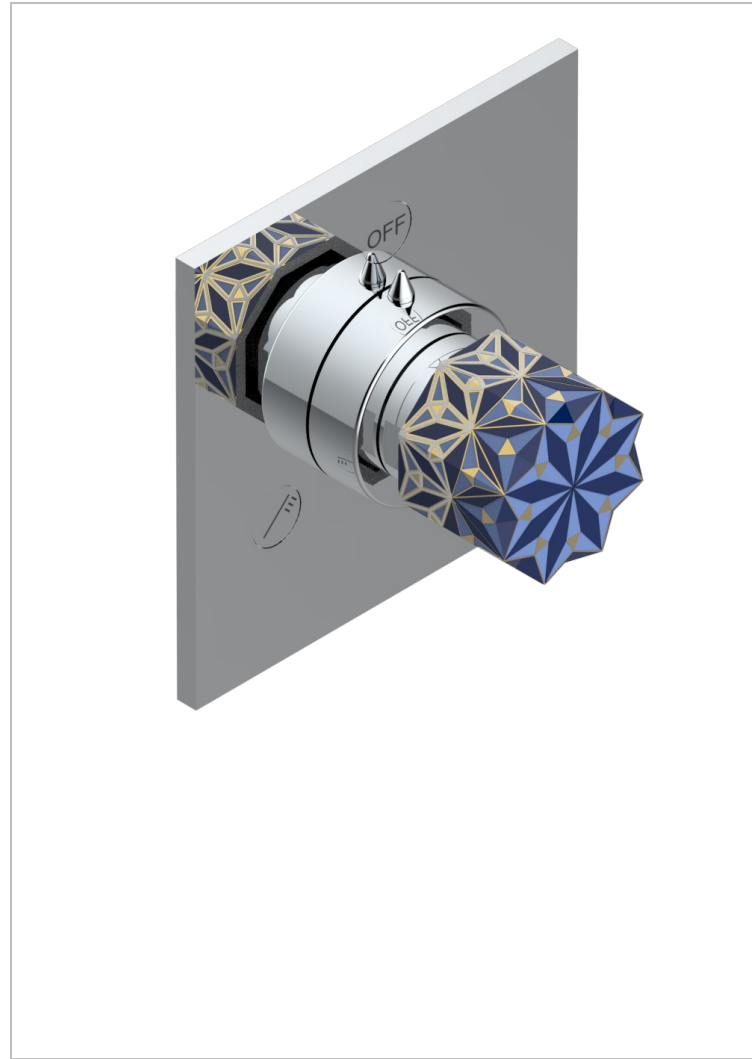

NIHAL PORCELANA AZUL

U2L-48M2SB

Trim for wall mounted diverter, 2 ways - ref. 48M2 and 3 ways - ref. 49M3

THG[®]
PARIS

CARACTERÍSTICAS

- Nihal porcelana azul
- Trim for wall mounted diverter, 2 ways - ref. 48M2 and 3 ways - ref. 49M3

PRODUCTOS RELACIONADOS

- Ref. G00-48M2SOA Wall mounted 3-way diverter with ceramic cartridge for concealed installation- 1 inlet 3/4" and 2 outlets 1/2" without stop position, without trim
- Ref. G00-48M2SPSA Wall mounted 3-way diverter with ceramic cartridge for concealed installation, 1 inlet 3/4" and 2 outlets 1/2" with stop position, without trim
- Ref. G00-49M3SPSA Wall mounted 4-way diverter with ceramic cartridge for concealed installation- 1 inlet 3/4" and 3 outlets 1/2" with stop position, without trim

ACABADOS DISPONIBLES

Bronce claro - D01
Cerámica negra mate - D30
Cobre viejo mate - H07
Cromo - A02
Cromo / dorado - G02
Cromo mate - C02

Dorado - F01
Dorado mate - F07
Dorado pálido - F30
Dorado pálido mate (sin barniz) - F31
Níquel - B01
Níquel mate - C01

Níquel viejo - H28
Pvd blush - H62
Pvd blush mate - H60
Pvd color latón - H49
Pvd color latón mate - H50
Pvd color níquel - H55

Pvd color níquel mate - H56
Pvd color oro - H52
Pvd color oro mate - H53
Pvd grafito - H64
Pvd grafito mate - H65
Pvd marrón bronce - F33