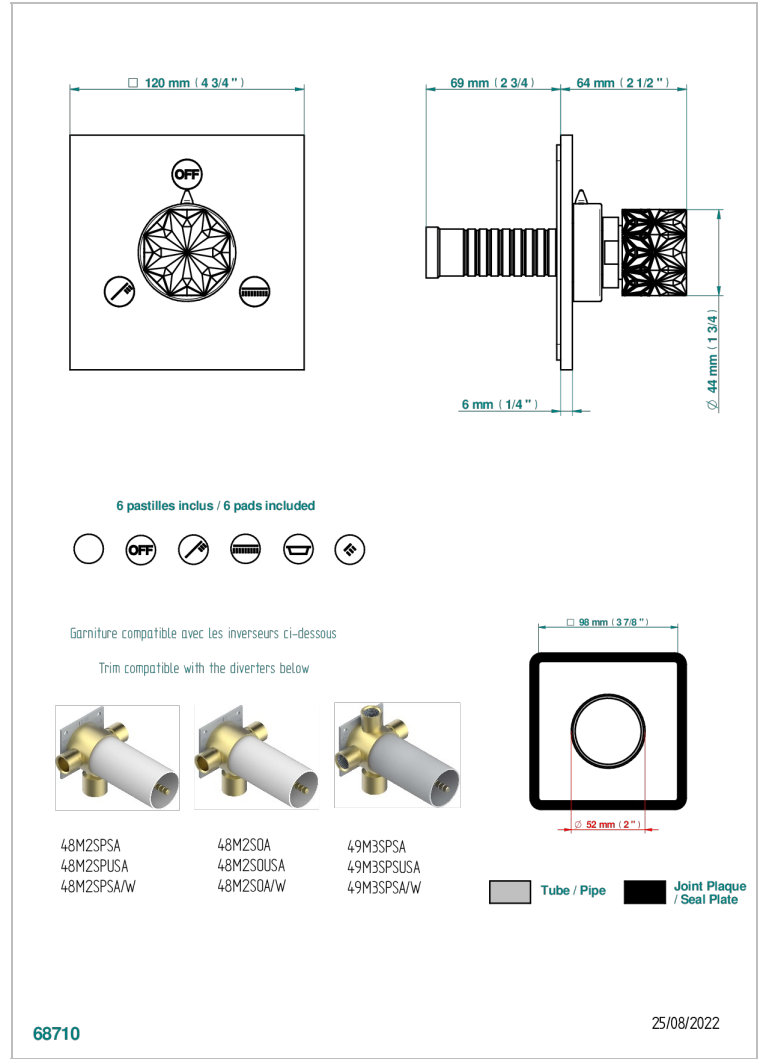

NIHAL PORCELANA AZUL

U2L-48M2SB

Trim for wall mounted diverter, 2 ways - ref. 48M2 and 3 ways - ref. 49M3

THG[®]
PARIS

CARACTERÍSTICAS

- Nihal porcelana azul
- Trim for wall mounted diverter, 2 ways - ref. 48M2 and 3 ways - ref. 49M3

PRODUCTOS RELACIONADOS

- Ref. G00-48M2SOA Wall mounted 3-way diverter with ceramic cartridge for concealed installation- 1 inlet 3/4" and 2 outlets 1/2" without stop position, without trim
- Ref. G00-48M2SPSA Wall mounted 3-way diverter with ceramic cartridge for concealed installation, 1 inlet 3/4" and 2 outlets 1/2" with stop position, without trim
- Ref. G00-49M3SPSA Wall mounted 4-way diverter with ceramic cartridge for concealed installation- 1 inlet 3/4" and 3 outlets 1/2" with stop position, without trim