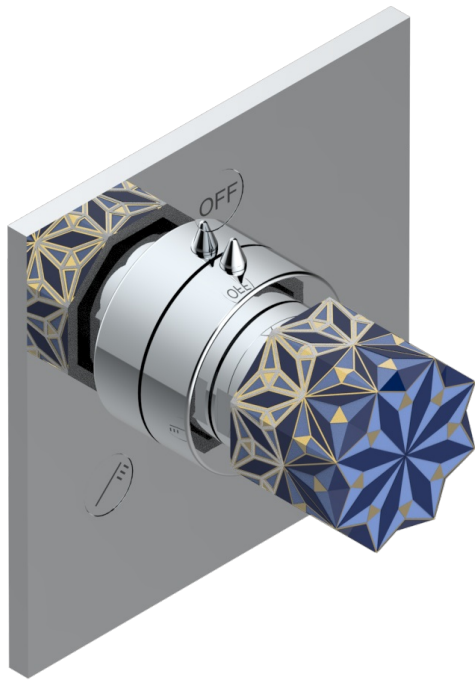

NIHAL BLUE PORCELAIN

U2L-48M2SB

Trim for wall mounted diverter, 2 ways - ref. 48M2 and 3 ways - ref. 49M3

6 pastilles inclus / 6 pads included

Garniture compatible avec les inverseurs ci-dessous

Trim compatible with the diverters below

48M2SPSA
48M2SPUSA
48M2SPSA/W

48M2SOA
48M2SOUSA
48M2SOA/W

49M3SPSA
49M3SPSUSA
49M3SPSA/W

Tube / Pipe Joint Plaque / Seal Plate

68710

25/08/2022

CHARACTERISTIC

- Nihal Blue porcelain
- Trim for wall mounted diverter, 2 ways - ref. 48M2 and 3 ways - ref. 49M3

RELATED SKU'S

- Ref. G00-48M2SOA Wall mounted 3-way diverter with ceramic cartridge for concealed installation- 1 inlet 3/4" and 2 outlets 1/2" without stop position, without trim
- Ref. G00-48M2SPSA Wall mounted 3-way diverter with ceramic cartridge for concealed installation, 1 inlet 3/4" and 2 outlets 1/2" with stop position, without trim
- Ref. G00-49M3SPSA Wall mounted 4-way diverter with ceramic cartridge for concealed installation- 1 inlet 3/4" and 3 outlets 1/2" with stop position, without trim

AVAILABLE FINITIONS

Antique nickel - H28
Black ceram - D30
Blush PVD - H62
Brass color PVD - H49
Brown bronze color PVD - F33
Gold color PVD - H52

Graphite PVD - H64
Lacquered light bronze - D01
Matt Umber PVD - H67
Matt blush PVD - H60
Matt brass color PVD - H50
Matt brown bronze color PVD - F34