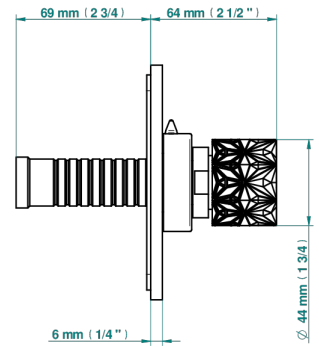

NIHAL BLUE PORCELAIN

U2L-48M2SB

Trim for wall mounted diverter, 2 ways - ref. 48M2 and 3 ways - ref. 49M3

6 pastilles inclus / 6 pads included

Garniture compatible avec les inverseurs ci-dessous

Trim compatible with the diverters below

48M2SPSA
48M2SPUSA
48M2SPSA/W

48M2SOA
48M2SOUSA
48M2SOA/W

49M3SPSA
49M3SPSUSA
49M3SPSA/W

Tube / Pipe Joint Plaque / Seal Plate

68710

25/08/2022

CHARACTERISTIC

- Nihal Blue porcelain
- Trim for wall mounted diverter, 2 ways - ref. 48M2 and 3 ways - ref. 49M3

RELATED SKU'S

- Ref. G00-48M2SOA Wall mounted 3-way diverter with ceramic cartridge for concealed installation- 1 inlet 3/4" and 2 outlets 1/2" without stop position, without trim
- Ref. G00-48M2SPSA Wall mounted 3-way diverter with ceramic cartridge for concealed installation, 1 inlet 3/4" and 2 outlets 1/2" with stop position, without trim
- Ref. G00-49M3SPSA Wall mounted 4-way diverter with ceramic cartridge for concealed installation- 1 inlet 3/4" and 3 outlets 1/2" with stop position, without trim