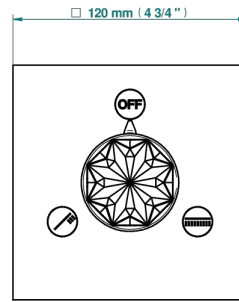

NIHAL BLAU PORZELLAN

U2L-48M2SB

Garnitur für Unterputz-3-Wege ref.48M2- oder -4-Wege ref.49M3

THG®
PARIS

6 pastilles inclus / 6 pads included

Garniture compatible avec les inverseurs ci-dessous

Trim compatible with the diverters below

48M2SPSA
48M2SPUSA
48M2SPSA/W

48M2SOA
48M2SOUSA
48M2SOA/W

49M3SPSA
49M3SPSUSA
49M3SPSA/W