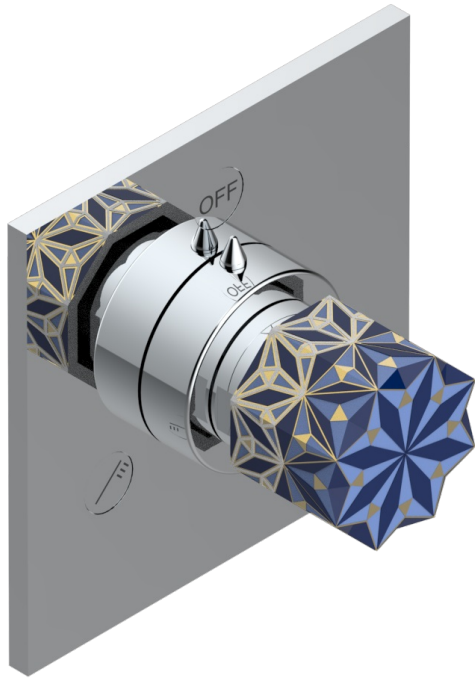

NIHAL PORCELANA AZUL

U2L-48M2SB

Trim for wall mounted diverter, 2 ways - ref. 48M2 and 3 ways - ref. 49M3

6 pastilles inclus / 6 pads included

Garniture compatible avec les inverseurs ci-dessous

Trim compatible with the diverters below

48M2SPSA
48M2SPUSA
48M2SPSA/W

48M2SOA
48M2SOUSA
48M2SOA/W

49M3SPSA
49M3SPSUSA
49M3SPSA/W

■ Tube / Pipe ■ Joint Plaque / Seal Plate

68710

25/08/2022

CARACTERÍSTICAS

- Nihal porcelana azul
- Trim for wall mounted diverter, 2 ways - ref. 48M2 and 3 ways - ref. 49M3

PRODUCTOS RELACIONADOS

- Ref. G00-48M2SOA Wall mounted 3-way diverter with ceramic cartridge for concealed installation- 1 inlet 3/4" and 2 outlets 1/2" without stop position, without trim
- Ref. G00-48M2SPSA Wall mounted 3-way diverter with ceramic cartridge for concealed installation, 1 inlet 3/4" and 2 outlets 1/2" with stop position, without trim
- Ref. G00-49M3SPSA Wall mounted 4-way diverter with ceramic cartridge for concealed installation- 1 inlet 3/4" and 3 outlets 1/2" with stop position, without trim

ACABADOS DISPONIBLES

Bronce claro - D01
Cerámica negra mate - D30
Cobre viejo mate - H07
Cromo - A02
Cromo / dorado - G02
Cromo mate - C02

Dorado - F01
Dorado mate - F07
Dorado pálido - F30
Dorado pálido mate (sin barniz) - F31
Níquel - B01
Níquel mate - C01