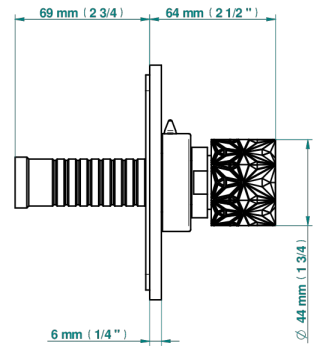

NIHAL PORCELANA AZUL

U2L-48M2SB

Trim for wall mounted diverter, 2 ways - ref. 48M2 and 3 ways - ref. 49M3

6 pastilles inclus / 6 pads included

Garniture compatible avec les inverseurs ci-dessous

Trim compatible with the diverters below

48M2SPSA
48M2SPUSA
48M2SPSA/W

48M2SOA
48M2SOUSA
48M2SOA/W

49M3SPSA
49M3SPSUSA
49M3SPSA/W

■ Tube / Pipe ■ Joint Plaque / Seal Plate

68710

25/08/2022

CARACTERÍSTICAS

- Nihal porcelana azul
- Trim for wall mounted diverter, 2 ways - ref. 48M2 and 3 ways - ref. 49M3

PRODUCTOS RELACIONADOS

- Ref. G00-48M2SOA Wall mounted 3-way diverter with ceramic cartridge for concealed installation- 1 inlet 3/4" and 2 outlets 1/2" without stop position, without trim
- Ref. G00-48M2SPSA Wall mounted 3-way diverter with ceramic cartridge for concealed installation, 1 inlet 3/4" and 2 outlets 1/2" with stop position, without trim
- Ref. G00-49M3SPSA Wall mounted 4-way diverter with ceramic cartridge for concealed installation- 1 inlet 3/4" and 3 outlets 1/2" with stop position, without trim