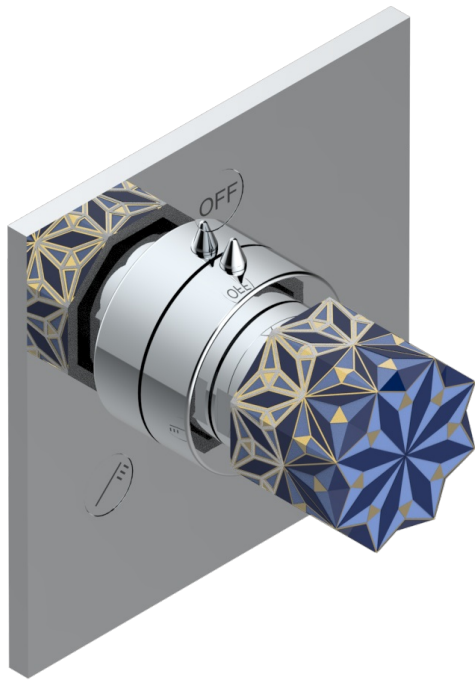

# NIHAL BLUE PORCELAIN

U2L-48M2SB

Trim for wall mounted diverter, 2 ways - ref. 48M2 and 3 ways - ref. 49M3

6 pastilles inclus / 6 pads included

Garniture compatible avec les inverseurs ci-dessous

Trim compatible with the diverters below

48M2SPSA  
48M2SPUSA  
48M2SPSA/W

48M2SOA  
48M2SOUSA  
48M2SOA/W

49M3SPSA  
49M3SPSUSA  
49M3SPSA/W

Tube / Pipe Joint Plaque / Seal Plate

68710

25/08/2022

## CHARACTERISTIC

- Nihal Blue porcelain
- Trim for wall mounted diverter, 2 ways - ref. 48M2 and 3 ways - ref. 49M3

## RELATED SKU'S

- Ref. G00-48M2SOA Wall mounted 3-way diverter with ceramic cartridge for concealed installation- 1 inlet 3/4" and 2 outlets 1/2" without stop position, without trim
- Ref. G00-48M2SPSA Wall mounted 3-way diverter with ceramic cartridge for concealed installation, 1 inlet 3/4" and 2 outlets 1/2" with stop position, without trim
- Ref. G00-49M3SPSA Wall mounted 4-way diverter with ceramic cartridge for concealed installation- 1 inlet 3/4" and 3 outlets 1/2" with stop position, without trim