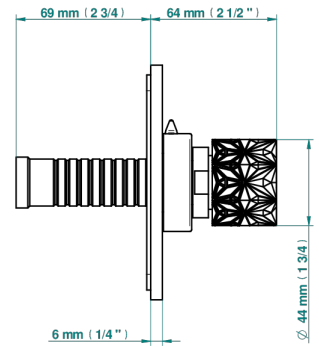

# NIHAL BLUE PORCELAIN

U2L-48M2SB

Trim for wall mounted diverter, 2 ways - ref. 48M2 and 3 ways - ref. 49M3

6 pastilles inclus / 6 pads included

Garniture compatible avec les inverseurs ci-dessous

Trim compatible with the diverters below

48M2SPSA  
48M2SPUSA  
48M2SPSA/W

48M2SOA  
48M2SOUSA  
48M2SOA/W

49M3SPSA  
49M3SPSUSA  
49M3SPSA/W

Tube / Pipe Joint Plaque / Seal Plate

68710

25/08/2022

## CHARACTERISTIC

- Nihal Blue porcelain
- Trim for wall mounted diverter, 2 ways - ref. 48M2 and 3 ways - ref. 49M3

## RELATED SKU'S

- Ref. G00-48M2SOA Wall mounted 3-way diverter with ceramic cartridge for concealed installation- 1 inlet 3/4" and 2 outlets 1/2" without stop position, without trim
- Ref. G00-48M2SPSA Wall mounted 3-way diverter with ceramic cartridge for concealed installation, 1 inlet 3/4" and 2 outlets 1/2" with stop position, without trim
- Ref. G00-49M3SPSA Wall mounted 4-way diverter with ceramic cartridge for concealed installation- 1 inlet 3/4" and 3 outlets 1/2" with stop position, without trim