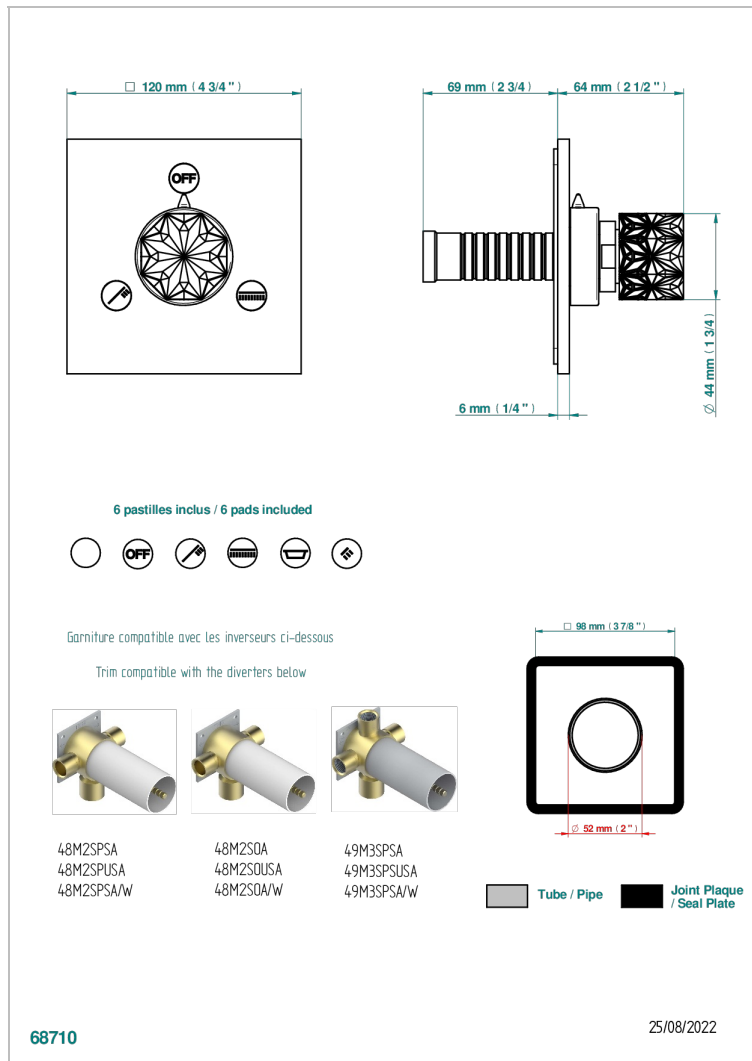

NIHAL BLUE PORCELAIN

U2L-48M2SB

Trim for wall mounted diverter, 2 ways - ref. 48M2 and 3 ways - ref. 49M3

特色

- Nihal Blue porcelain
- Trim for wall mounted diverter, 2 ways - ref. 48M2 and 3 ways - ref. 49M3

相关的SKU

- Ref. G00-48M2SOA Wall mounted 3-way diverter with ceramic cartridge for concealed installation- 1 inlet 3/4" and 2 outlets 1/2" without stop position, without trim
- Ref. G00-48M2SPSA Wall mounted 3-way diverter with ceramic cartridge for concealed installation, 1 inlet 3/4" and 2 outlets 1/2" with stop position, without trim
- Ref. G00-49M3SPSA Wall mounted 4-way diverter with ceramic cartridge for concealed installation- 1 inlet 3/4" and 3 outlets 1/2" with stop position, without trim