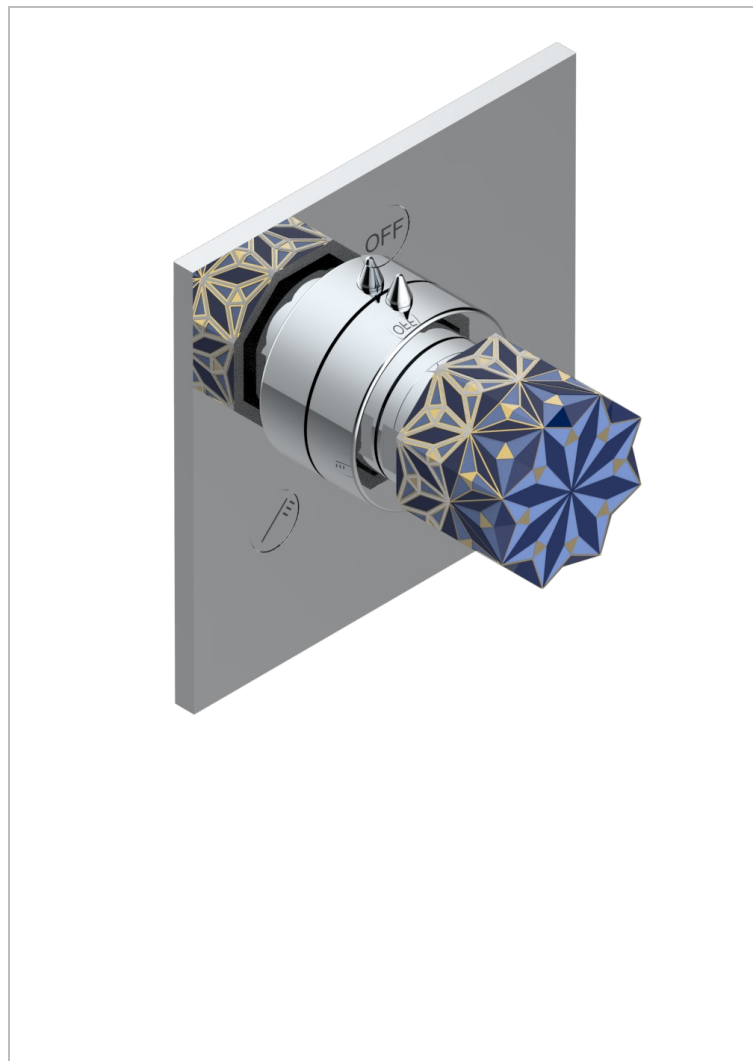

NIHAL BLUE PORCELAIN

U2L-48M2SB

Trim for wall mounted diverter, 2 ways - ref. 48M2 and 3 ways - ref. 49M3

特色

- Nihal Blue porcelain
- Trim for wall mounted diverter, 2 ways - ref. 48M2 and 3 ways - ref. 49M3

相关的SKU

- Ref. G00-48M2SOA Wall mounted 3-way diverter with ceramic cartridge for concealed installation- 1 inlet 3/4" and 2 outlets 1/2" without stop position, without trim
- Ref. G00-48M2SPSA Wall mounted 3-way diverter with ceramic cartridge for concealed installation, 1 inlet 3/4" and 2 outlets 1/2" with stop position, without trim
- Ref. G00-49M3SPSA Wall mounted 4-way diverter with ceramic cartridge for concealed installation- 1 inlet 3/4" and 3 outlets 1/2" with stop position, without trim

可选饰面

Black ceram - D30
Blush PVD - H62
Graphite PVD - H64
Matt Umber PVD - H67
Matt blush PVD - H60
Matt graphite PVD - H65

PVD哑光棕铜 - F34
PVD哑光金 - H53
PVD哑光铜 - H50
PVD哑光镍 - H56
PVD抛光铜 - H49
PVD棕铜 - F33

PVD金色 - H52
PVD镍 - H55
Umber PVD - H66
哑光复古铜 - H07
哑光浅金 - F31
哑光金 - F07