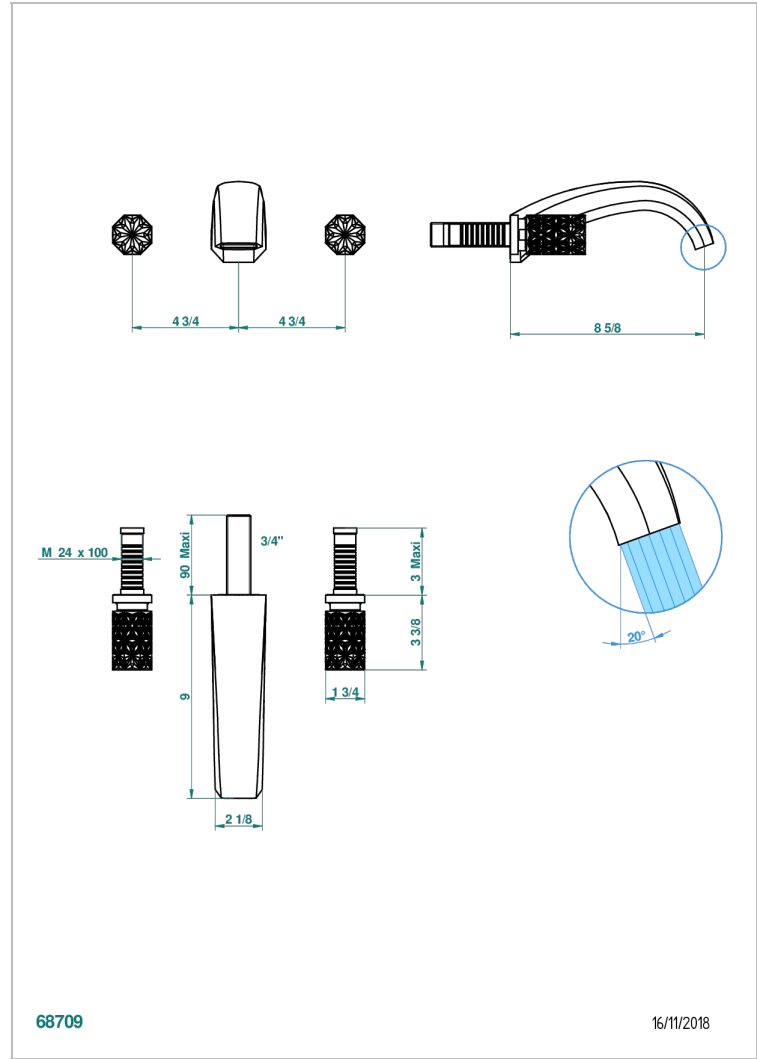

NIHAL BLUE PORCELAIN

U2L-40SGB

Trim only for wall mounted 3-hole basin mixer

CHARACTERISTIC

- Nihal Blue porcelain
- Trim only for wall mounted 3-hole basin mixer

RELATED SKU'S

- Ref. G00-40AC Rough parts for wall mounted 3 hole mixer, cross handle version
- Ref. G00-40AM Rough parts for wall mounted 3 hole mixer, lever handle version