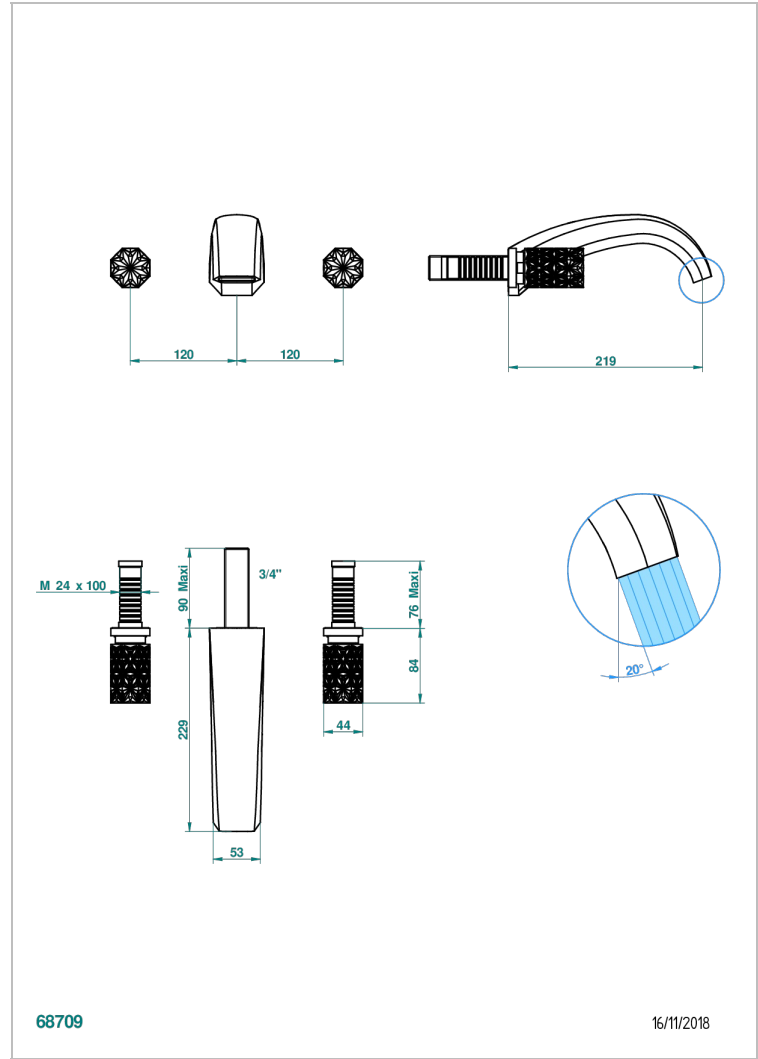

NIHAL PORCELANA AZUL

U2L-40SGB

Trim only for wall mounted 3-hole basin mixer

THG[®]
PARIS

CARACTERÍSTICAS

- Nihal porcelana azul
- Trim only for wall mounted 3-hole basin mixer

PRODUCTOS RELACIONADOS

- Ref. G00-40AC Rough parts for wall mounted 3 hole mixer, cross handle version
- Ref. G00-40AM Rough parts for wall mounted 3 hole mixer, lever handle version