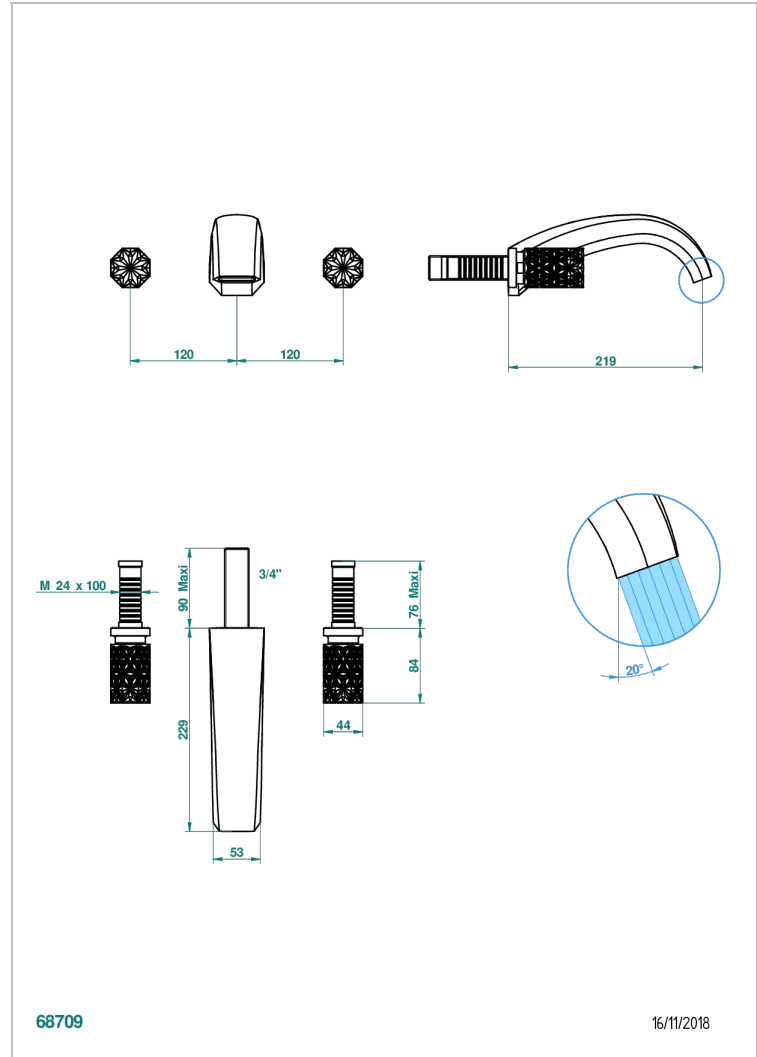

NIHAL BLUE PORCELAIN

U2L-40SGB

Trim only for wall mounted 3-hole basin mixer

CHARACTERISTIC

- Nihal Blue porcelain
- Trim only for wall mounted 3-hole basin mixer

RELATED SKU'S

- Ref. G00-40AC Rough parts for wall mounted 3 hole mixer, cross handle version
- Ref. G00-40AM Rough parts for wall mounted 3 hole mixer, lever handle version