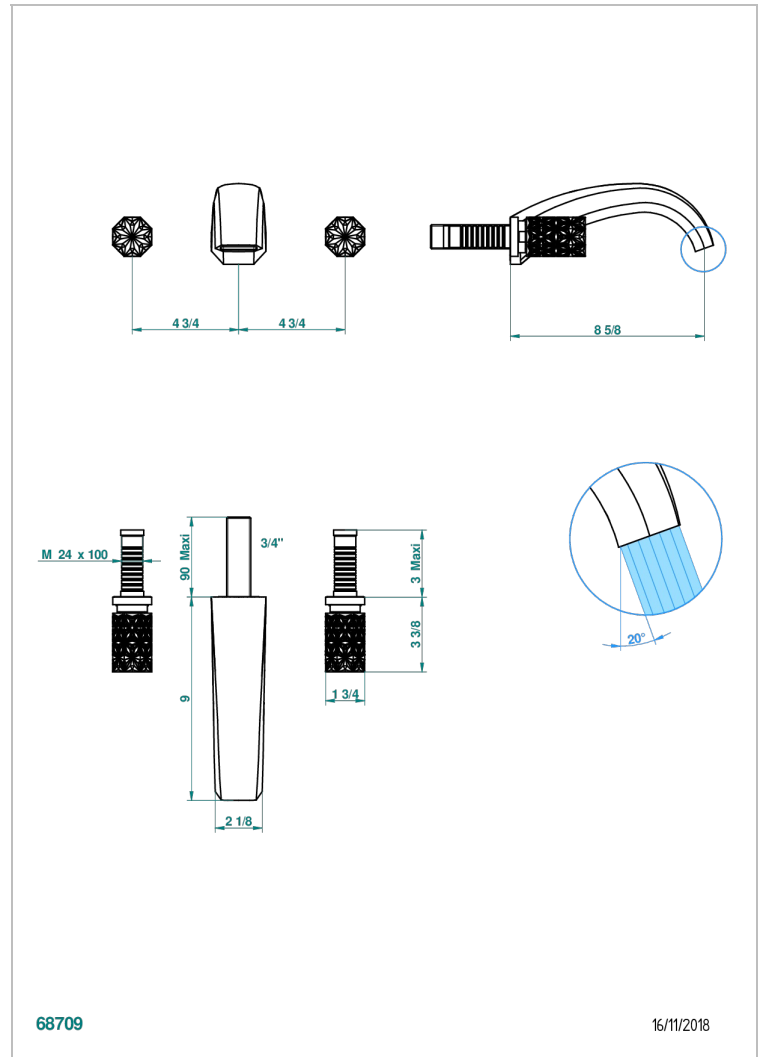

NIHAL PORCELANA AZUL

U2L-40SGB

Trim only for wall mounted 3-hole basin mixer

THG[®]
PARIS

CARACTERÍSTICAS

- Nihal porcelana azul
- Trim only for wall mounted 3-hole basin mixer

PRODUCTOS RELACIONADOS

- Ref. G00-40AC Rough parts for wall mounted 3 hole mixer, cross handle version
- Ref. G00-40AM Rough parts for wall mounted 3 hole mixer, lever handle version