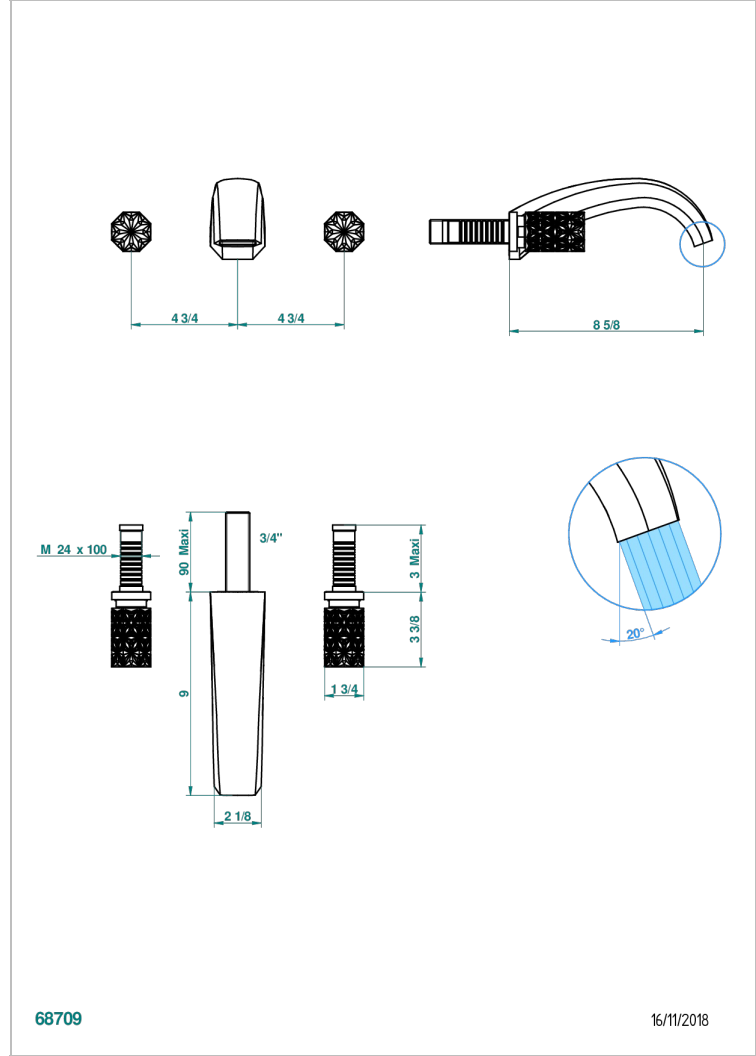

NIHAL BLUE PORCELAIN

U2L-40SGB

Trim only for wall mounted 3-hole basin mixer

68709

16/11/2018

CHARACTERISTIC

- Nihal Blue porcelain
- Trim only for wall mounted 3-hole basin mixer

RELATED SKU'S

- Ref. G00-40AC Rough parts for wall mounted 3 hole mixer, cross handle version
- Ref. G00-40AM Rough parts for wall mounted 3 hole mixer, lever handle version

AVAILABLE FINITIONS

Antique nickel - H28
Black ceram - D30
Blush PVD - H62
Brass color PVD - H49
Brown bronze color PVD - F33
Gold color PVD - H52