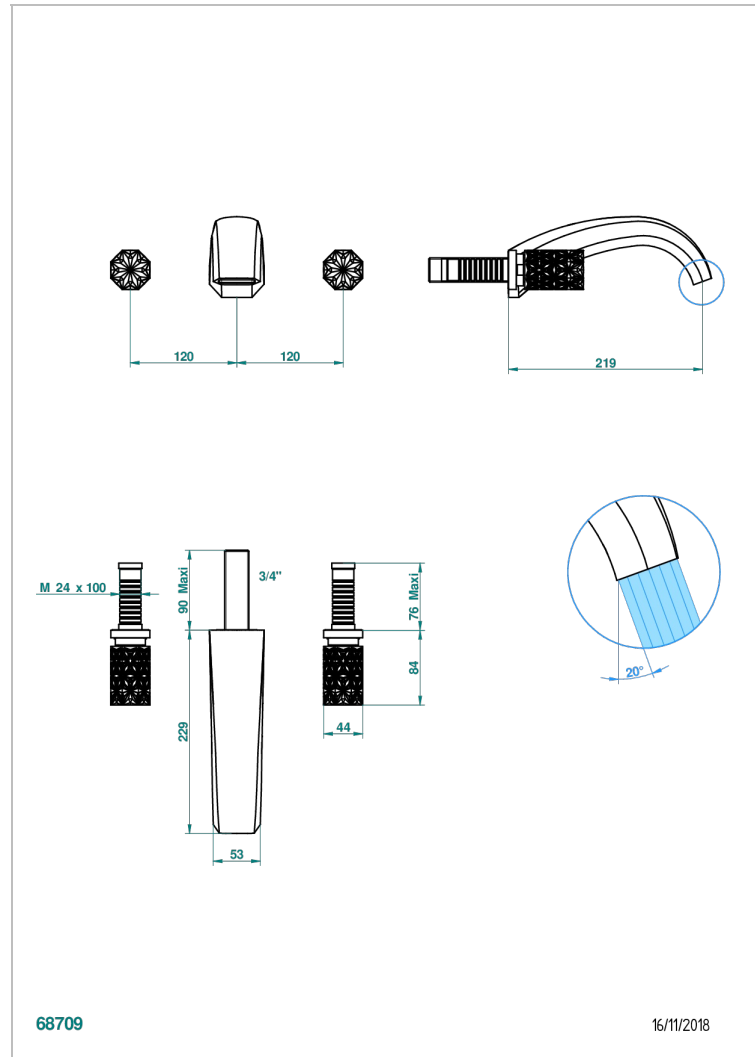

NIHAL PORCELANA AZUL

U2L-40SGB

Trim only for wall mounted 3-hole basin mixer

THG[®]
PARIS

CARACTERÍSTICAS

- Nihal porcelana azul
- Trim only for wall mounted 3-hole basin mixer

PRODUCTOS RELACIONADOS

- Ref. G00-40AC Rough parts for wall mounted 3 hole mixer, cross handle version
- Ref. G00-40AM Rough parts for wall mounted 3 hole mixer, lever handle version