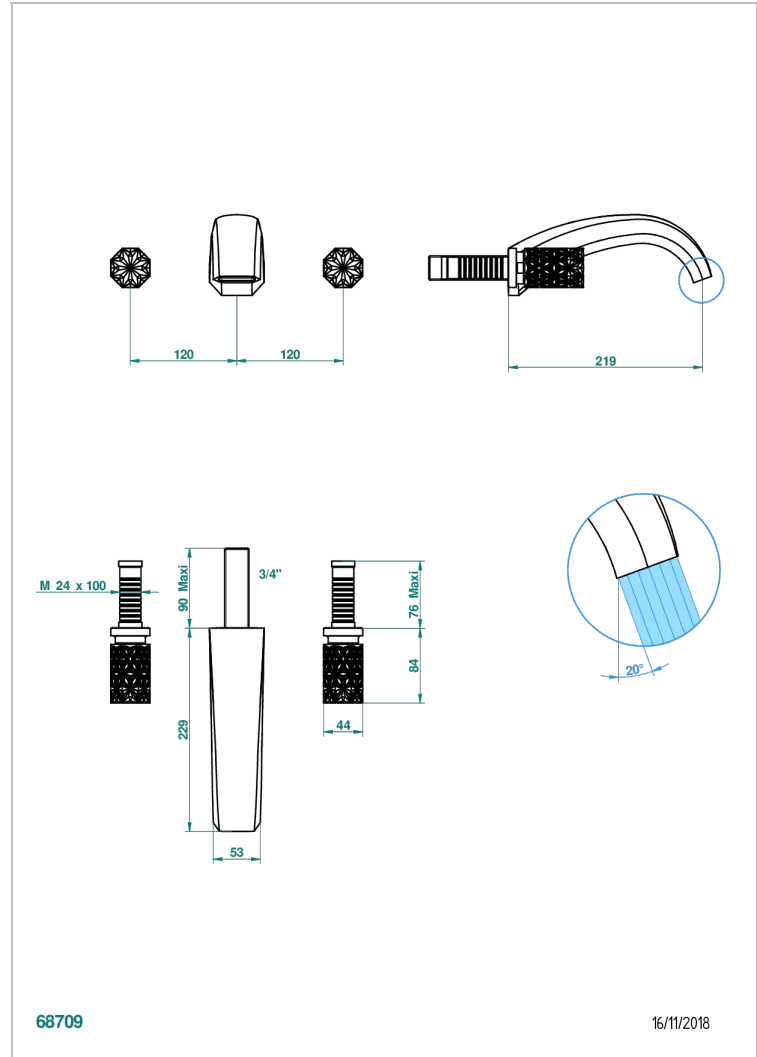

NIHAL BLUE PORCELAIN

U2L-40SGB

Trim only for wall mounted 3-hole basin mixer

68709

16/11/2018

CHARACTERISTIC

- Nihal Blue porcelain
- Trim only for wall mounted 3-hole basin mixer

RELATED SKU'S

- Ref. G00-40AC Rough parts for wall mounted 3 hole mixer, cross handle version
- Ref. G00-40AM Rough parts for wall mounted 3 hole mixer, lever handle version

AVAILABLE FINITIONS

Antique nickel - H28
Black ceram - D30
Blush PVD - H62
Brass color PVD - H49
Brown bronze color PVD - F33
Gold color PVD - H52