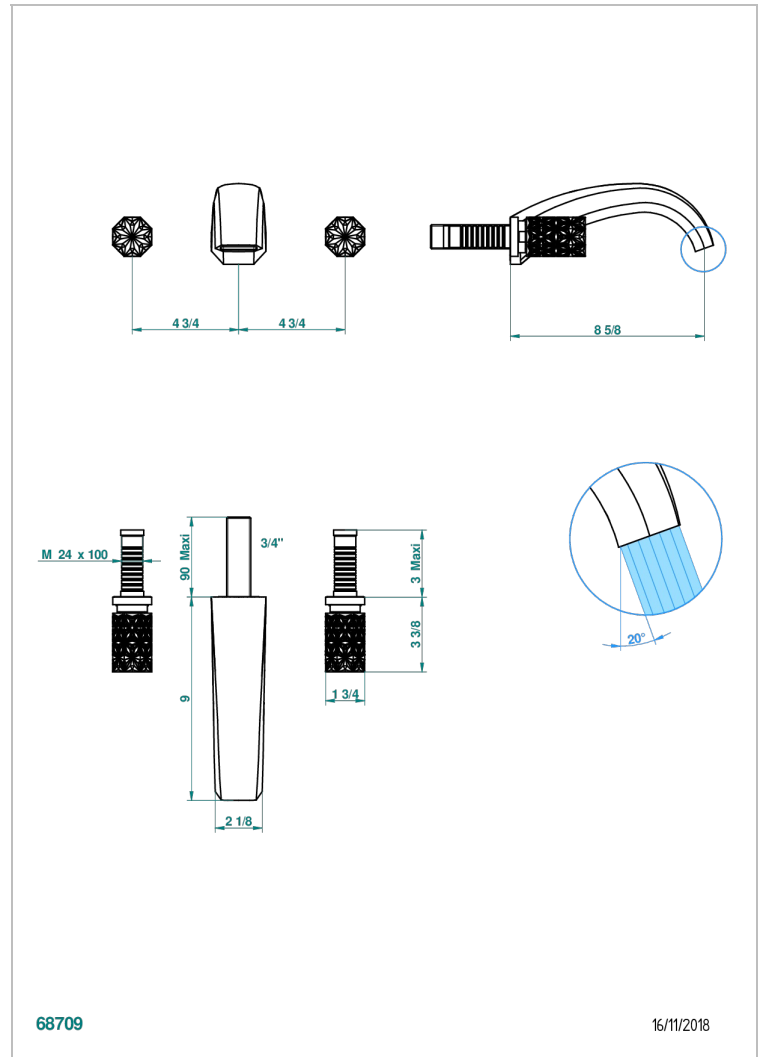

# NIHAL PORCELANA AZUL

U2L-40SGB

Trim only for wall mounted 3-hole basin mixer

THG<sup>®</sup>  
PARIS

## CARACTERÍSTICAS

- Nihal porcelana azul
- Trim only for wall mounted 3-hole basin mixer

## PRODUCTOS RELACIONADOS

- Ref. G00-40AC Rough parts for wall mounted 3 hole mixer, cross handle version
- Ref. G00-40AM Rough parts for wall mounted 3 hole mixer, lever handle version