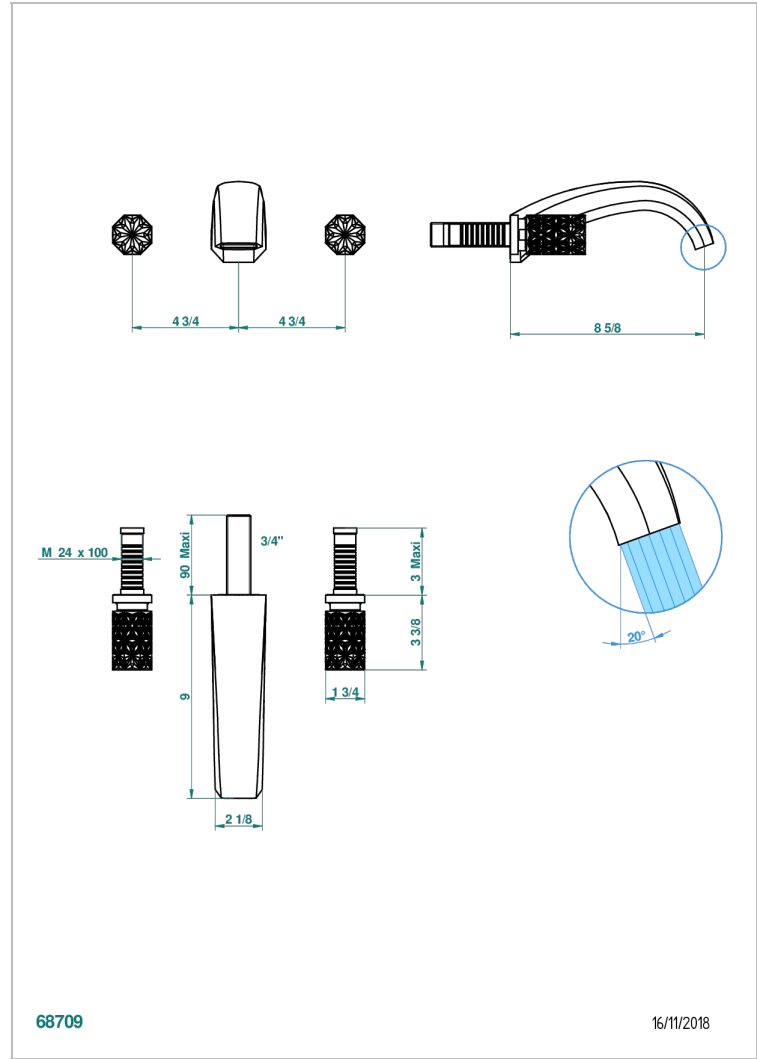

# NIHAL BLUE PORCELAIN

U2L-40SGB

Trim only for wall mounted 3-hole basin mixer

68709

16/11/2018

## CHARACTERISTIC

- Nihal Blue porcelain
- Trim only for wall mounted 3-hole basin mixer

## RELATED SKU'S

- Ref. G00-40AC Rough parts for wall mounted 3 hole mixer, cross handle version
- Ref. G00-40AM Rough parts for wall mounted 3 hole mixer, lever handle version