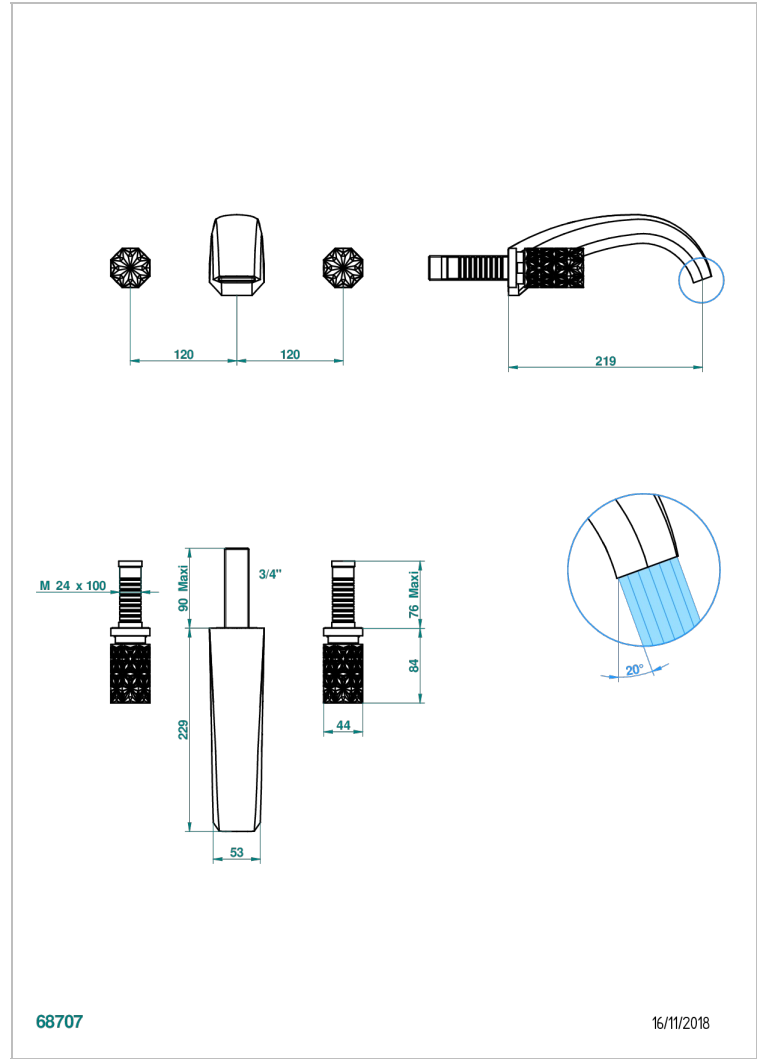

NIHAL IVORY PORCELAIN

U2N-40SGB

Trim only for wall mounted 3-hole basin mixer

68707

16/11/2018

CHARACTERISTIC

- Nihal Ivory porcelain
- Trim only for wall mounted 3-hole basin mixer

RELATED SKU'S

- Ref. G00-40AC Rough parts for wall mounted 3 hole mixer, cross handle version
- Ref. G00-40AM Rough parts for wall mounted 3 hole mixer, lever handle version

AVAILABLE FINITIONS

Antique nickel - H28
Black ceram - D30
Blush PVD - H62
Brass color PVD - H49
Brown bronze color PVD - F33
Gold color PVD - H52