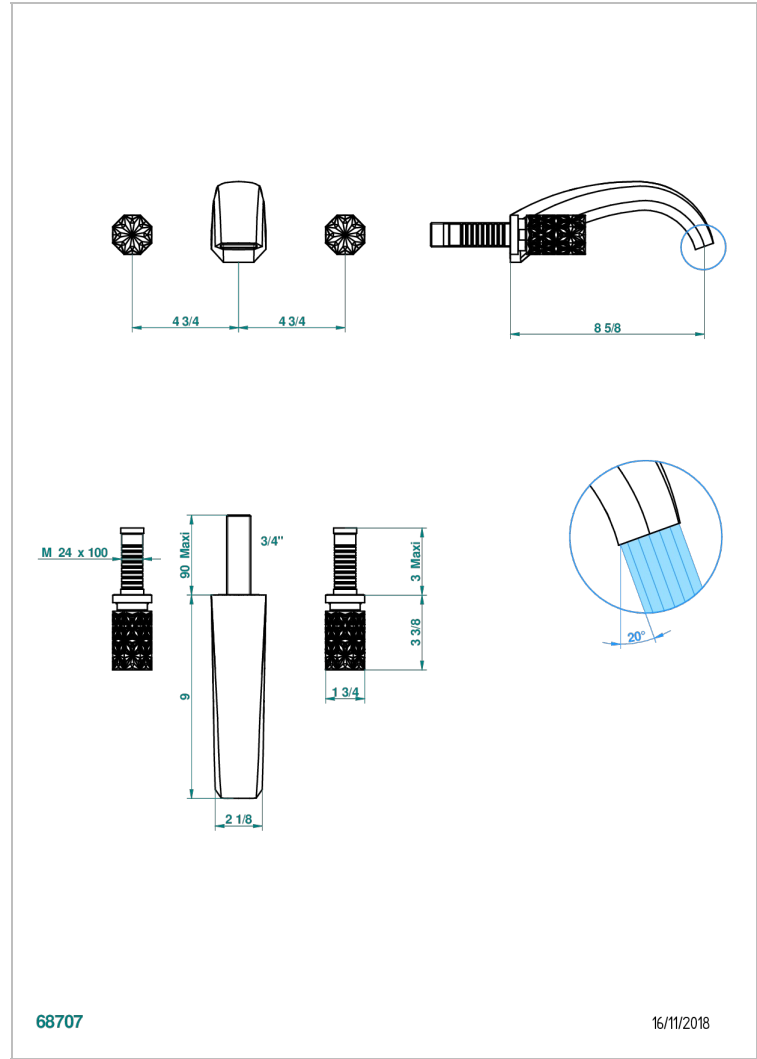

NIHAL IVORY PORCELAIN

U2N-40SGB

Trim only for wall mounted 3-hole basin mixer

68707

16/11/2018

CHARACTERISTIC

- Nihal Ivory porcelain
- Trim only for wall mounted 3-hole basin mixer

RELATED SKU'S

- Ref. G00-40AC Rough parts for wall mounted 3 hole mixer, cross handle version
- Ref. G00-40AM Rough parts for wall mounted 3 hole mixer, lever handle version

AVAILABLE FINITIONS

Antique nickel - H28
Black ceram - D30
Blush PVD - H62
Brass color PVD - H49
Brown bronze color PVD - F33
Gold color PVD - H52