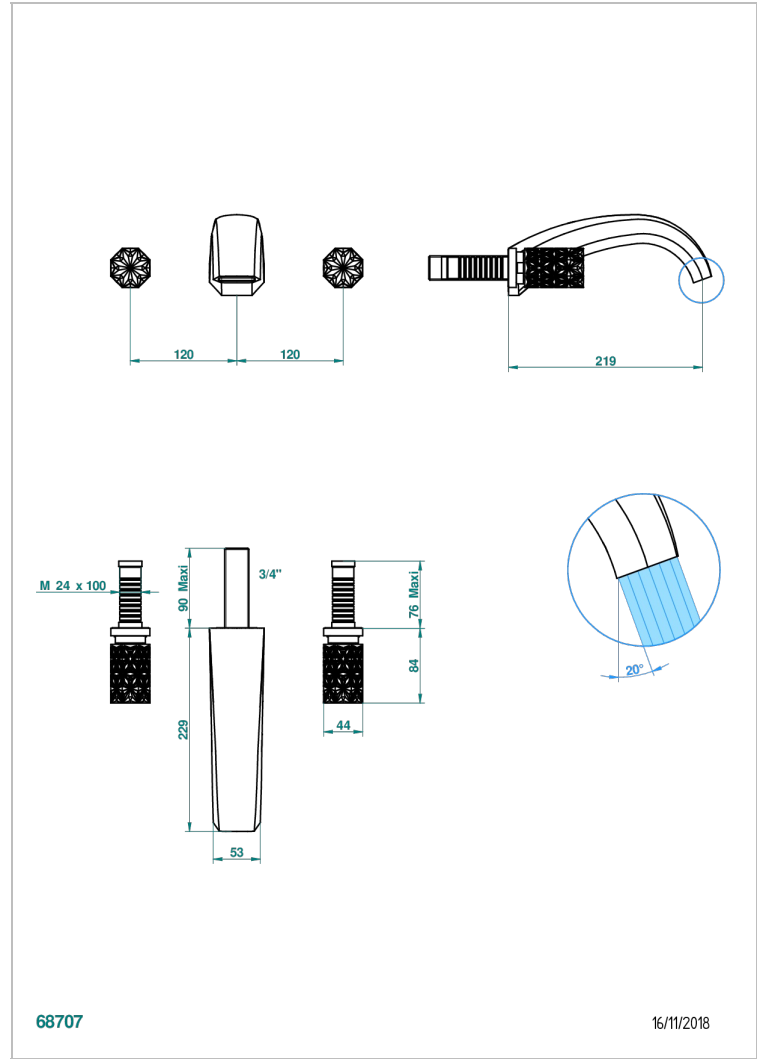

NIHAL IVORY PORCELAIN

U2N-40SGB

Trim only for wall mounted 3-hole basin mixer

THG[®]
PARIS

CHARACTERISTIC

- Nihal Ivory porcelain
- Trim only for wall mounted 3-hole basin mixer

RELATED SKU'S

- Ref. G00-40AC Rough parts for wall mounted 3 hole mixer, cross handle version
- Ref. G00-40AM Rough parts for wall mounted 3 hole mixer, lever handle version