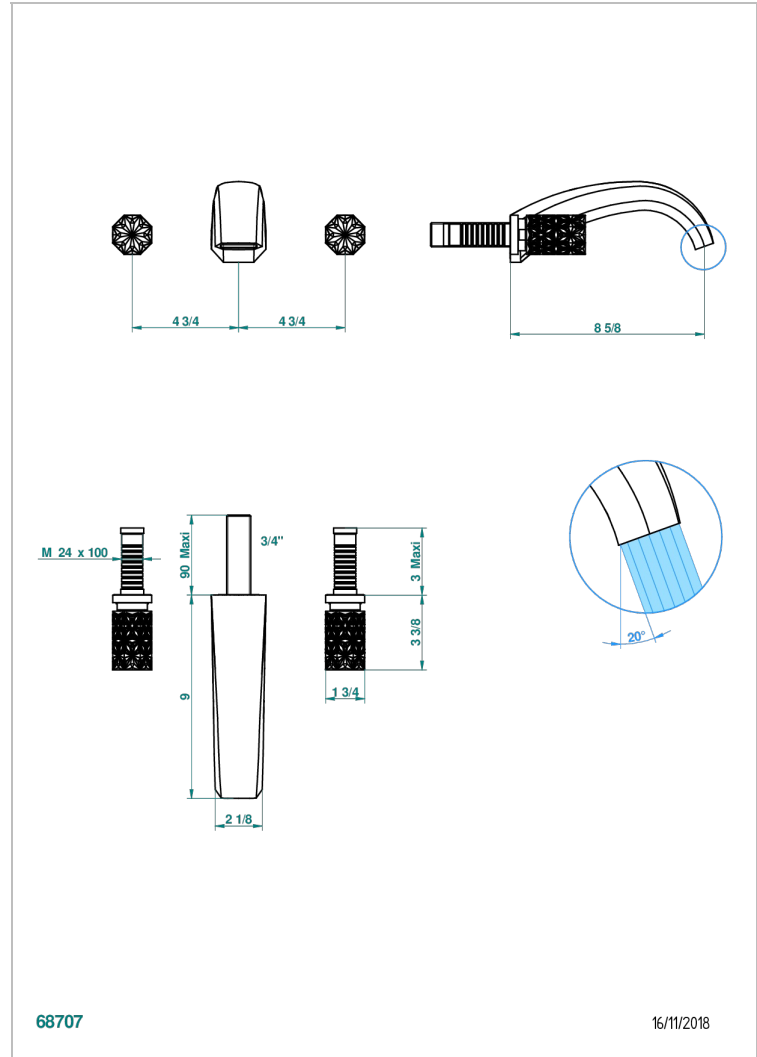

NIHAL IVORY PORCELAIN

U2N-40SGB

Trim only for wall mounted 3-hole basin mixer

THG[®]
PARIS

CHARACTERISTIC

- Nihal Ivory porcelain
- Trim only for wall mounted 3-hole basin mixer

RELATED SKU'S

- Ref. G00-40AC Rough parts for wall mounted 3 hole mixer, cross handle version
- Ref. G00-40AM Rough parts for wall mounted 3 hole mixer, lever handle version