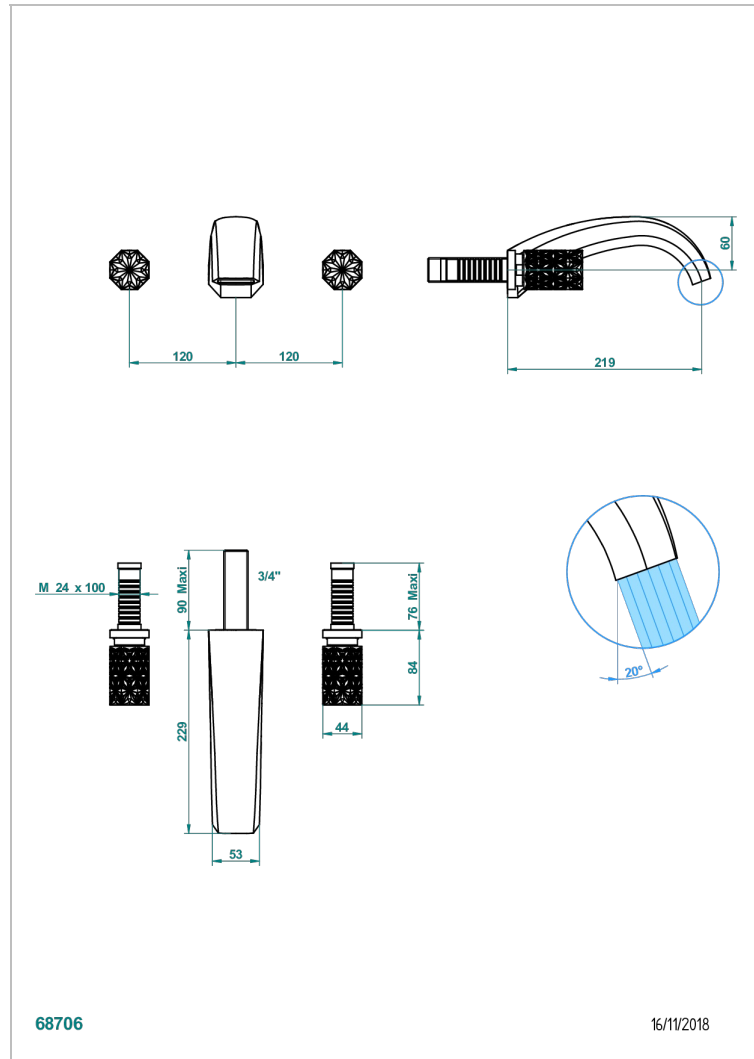

NIHAL BLACK PORCELAIN

U2P-40SGB

Trim only for wall mounted 3-hole basin mixer

CHARACTERISTIC

- Nihal Black porcelain
- Trim only for wall mounted 3-hole basin mixer

RELATED SKU'S

- Ref. G00-40AC Rough parts for wall mounted 3 hole mixer, cross handle version
- Ref. G00-40AM Rough parts for wall mounted 3 hole mixer, lever handle version