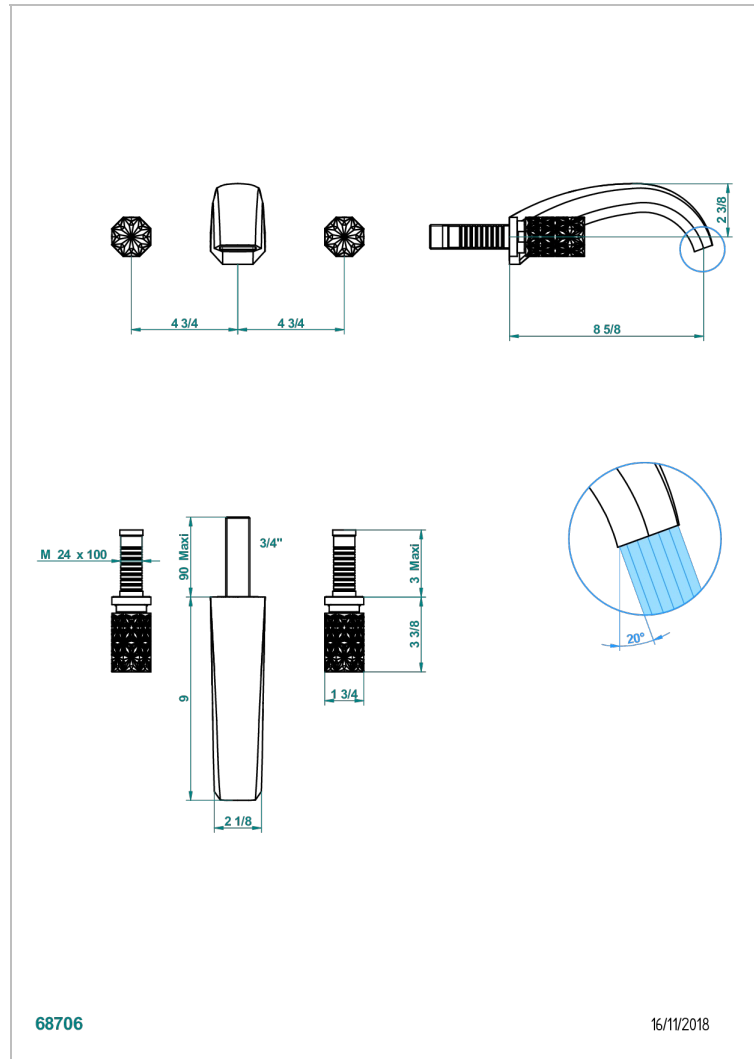

NIHAL BLACK PORCELAIN

U2P-40SGB

Trim only for wall mounted 3-hole basin mixer

68706

16/11/2018

CHARACTERISTIC

- Nihal Black porcelain
- Trim only for wall mounted 3-hole basin mixer

RELATED SKU'S

- Ref. G00-40AC Rough parts for wall mounted 3 hole mixer, cross handle version
- Ref. G00-40AM Rough parts for wall mounted 3 hole mixer, lever handle version

AVAILABLE FINITIONS

Antique nickel - H28
Black ceram - D30
Blush PVD - H62
Brass color PVD - H49
Brown bronze color PVD - F33
Gold color PVD - H52