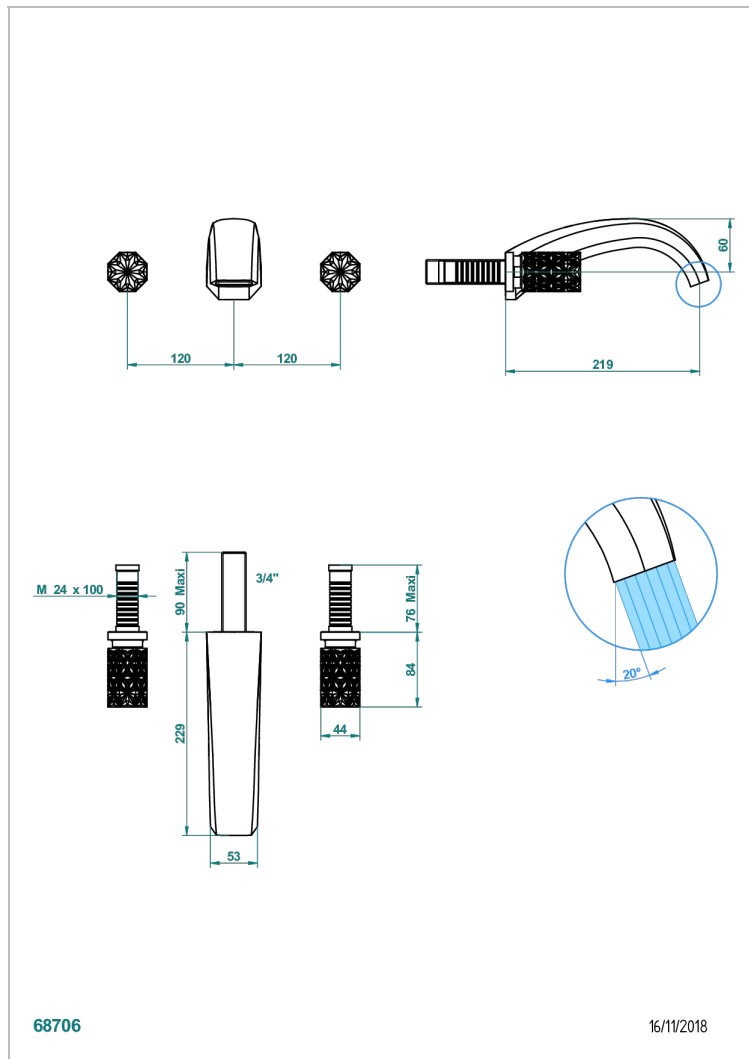

NIHAL PORCELANA NEGRA

U2P-40SGB

Trim only for wall mounted 3-hole basin mixer

THG[®]
PARIS

CARACTERÍSTICAS

- Nihal porcelana negra
- Trim only for wall mounted 3-hole basin mixer

PRODUCTOS RELACIONADOS

- Ref. G00-40AC Rough parts for wall mounted 3 hole mixer, cross handle version
- Ref. G00-40AM Rough parts for wall mounted 3 hole mixer, lever handle version