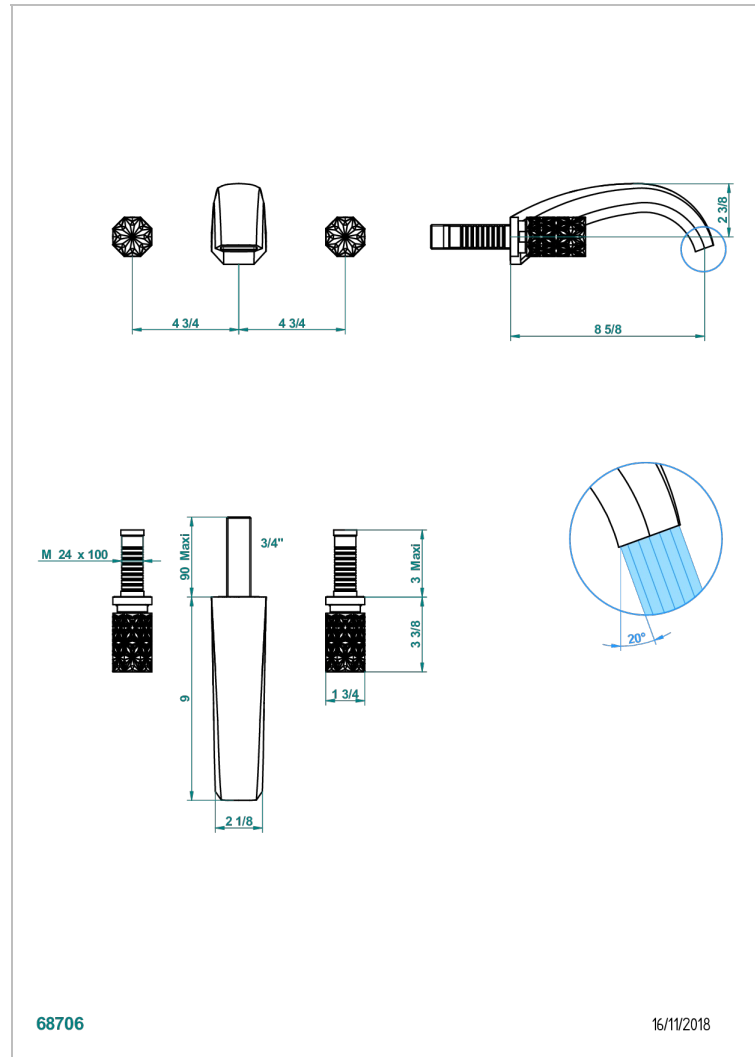

NIHAL PORCELANA NEGRA

U2P-40SGB

Trim only for wall mounted 3-hole basin mixer

THG[®]
PARIS

CARACTERÍSTICAS

- Nihal porcelana negra
- Trim only for wall mounted 3-hole basin mixer

PRODUCTOS RELACIONADOS

- Ref. G00-40AC Rough parts for wall mounted 3 hole mixer, cross handle version
- Ref. G00-40AM Rough parts for wall mounted 3 hole mixer, lever handle version