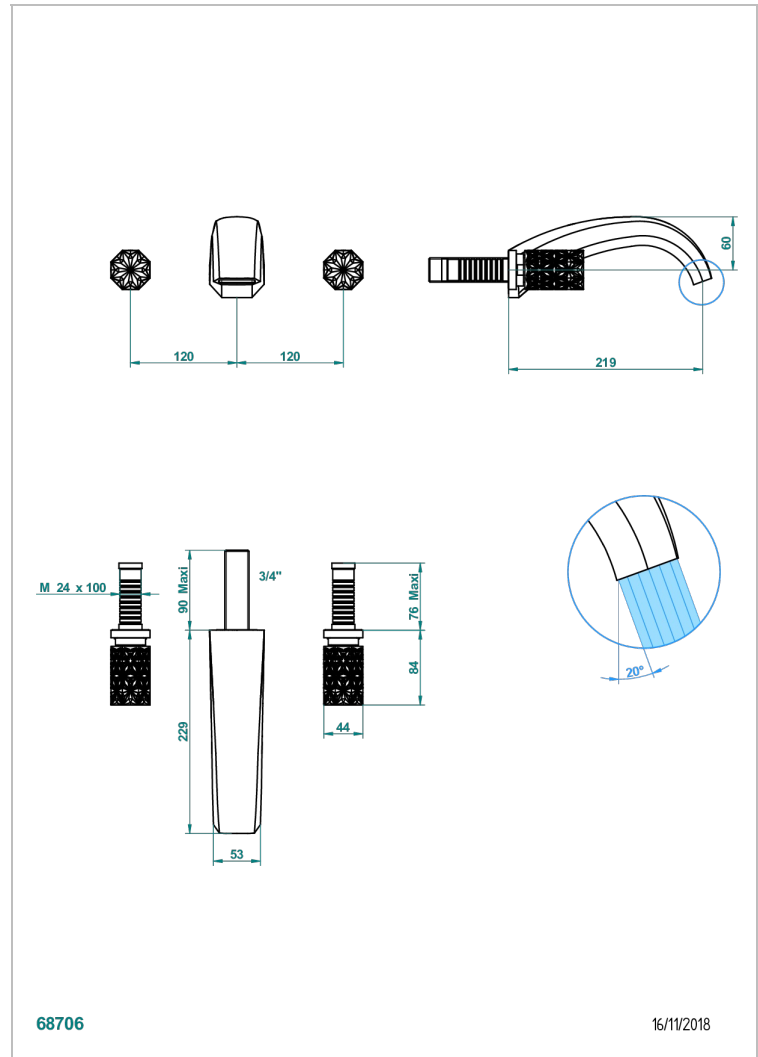

NIHAL PORCELANA NEGRA

U2P-40SGB

Trim only for wall mounted 3-hole basin mixer

THG[®]
PARIS

68706

16/11/2018

CARACTERÍSTICAS

- Nihal porcelana negra
- Trim only for wall mounted 3-hole basin mixer

PRODUCTOS RELACIONADOS

- Ref. G00-40AC Rough parts for wall mounted 3 hole mixer, cross handle version
- Ref. G00-40AM Rough parts for wall mounted 3 hole mixer, lever handle version

ACABADOS DISPONIBLES