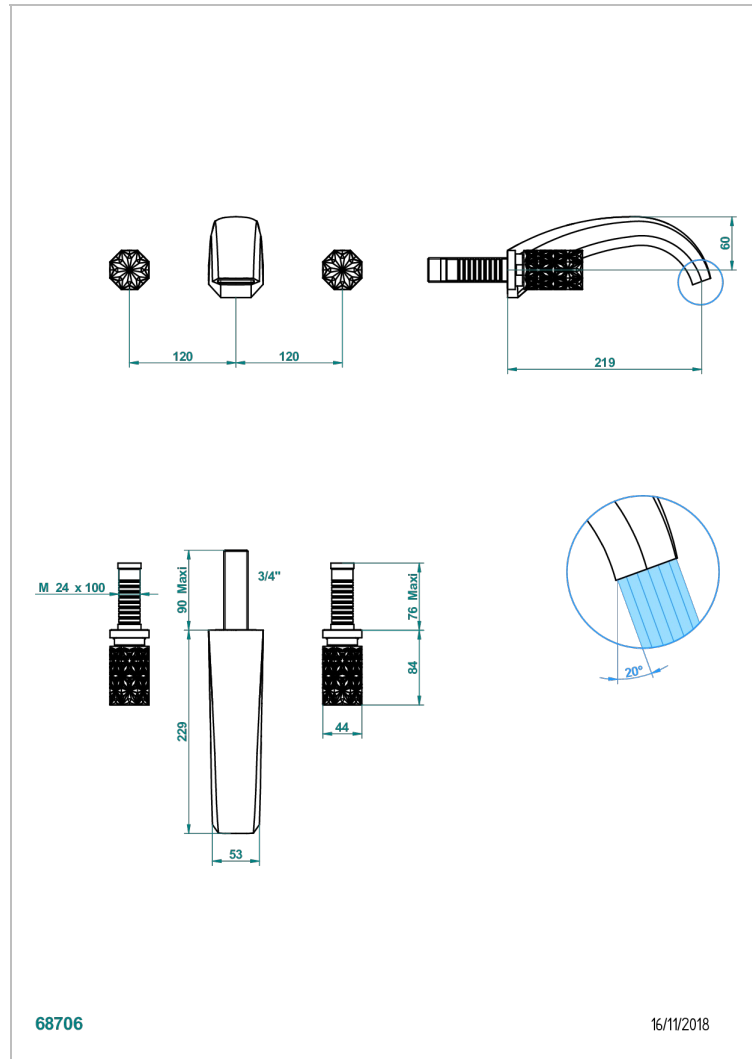

# NIHAL BLACK PORCELAIN

U2P-40SGB

Trim only for wall mounted 3-hole basin mixer

## CHARACTERISTIC

- Nihal Black porcelain
- Trim only for wall mounted 3-hole basin mixer

## RELATED SKU'S

- Ref. G00-40AC Rough parts for wall mounted 3 hole mixer, cross handle version
- Ref. G00-40AM Rough parts for wall mounted 3 hole mixer, lever handle version