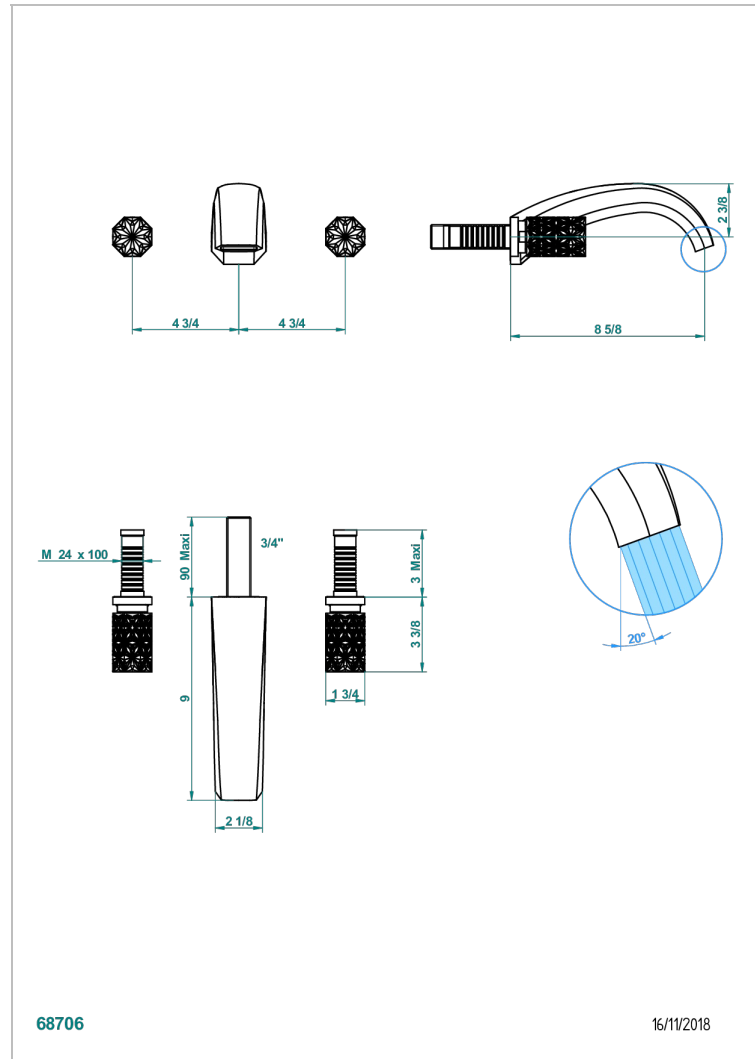

NIHAL PORCELANA NEGRA

U2P-40SGB

Trim only for wall mounted 3-hole basin mixer

THG[®]
PARIS

CARACTERÍSTICAS

- Nihal porcelana negra
- Trim only for wall mounted 3-hole basin mixer

PRODUCTOS RELACIONADOS

- Ref. G00-40AC Rough parts for wall mounted 3 hole mixer, cross handle version
- Ref. G00-40AM Rough parts for wall mounted 3 hole mixer, lever handle version