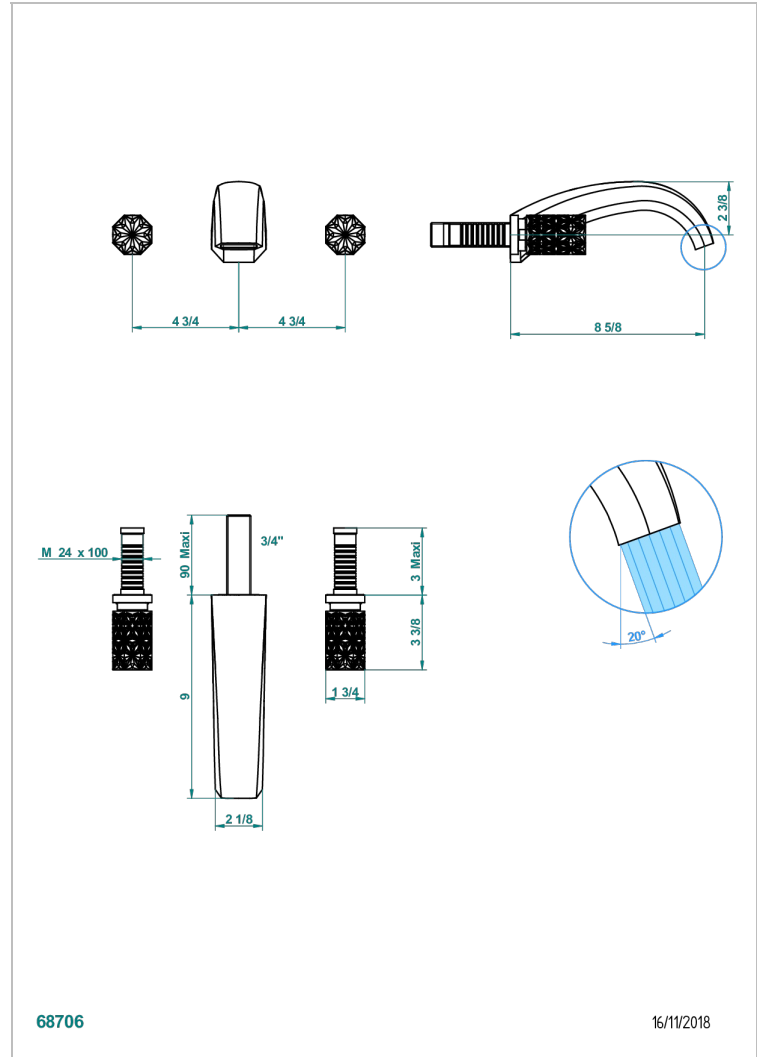

NIHAL BLACK PORCELAIN

U2P-40SGB

Trim only for wall mounted 3-hole basin mixer

68706

16/11/2018

CHARACTERISTIC

- Nihal Black porcelain
- Trim only for wall mounted 3-hole basin mixer

RELATED SKU'S

- Ref. G00-40AC Rough parts for wall mounted 3 hole mixer, cross handle version
- Ref. G00-40AM Rough parts for wall mounted 3 hole mixer, lever handle version

AVAILABLE FINITIONS

Antique nickel - H28
Black ceram - D30
Blush PVD - H62
Brass color PVD - H49
Brown bronze color PVD - F33
Gold color PVD - H52