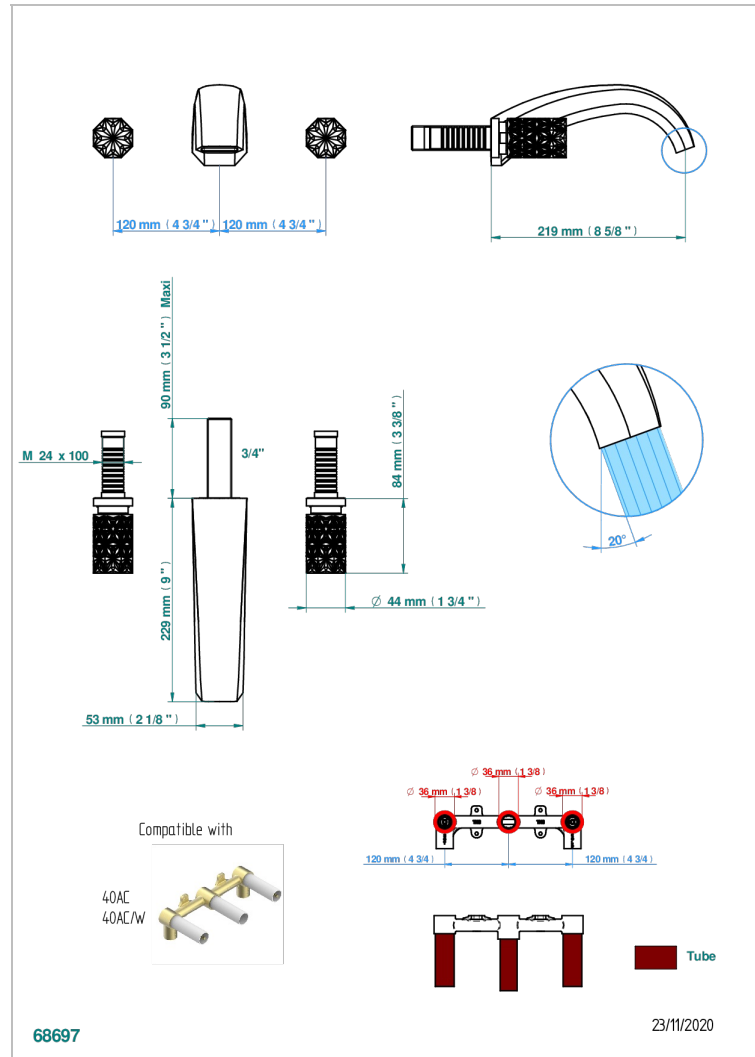

# NIHAL GREEN PORCELAIN

U2R-40SGB

Trim only for wall mounted 3-hole basin mixer

## CHARACTERISTIC

- Nihal Green porcelain
- Trim only for wall mounted 3-hole basin mixer

## RELATED SKU'S

- Ref. G00-40AC Rough parts for wall mounted 3 hole mixer, cross handle version
- Ref. G00-40AM Rough parts for wall mounted 3 hole mixer, lever handle version