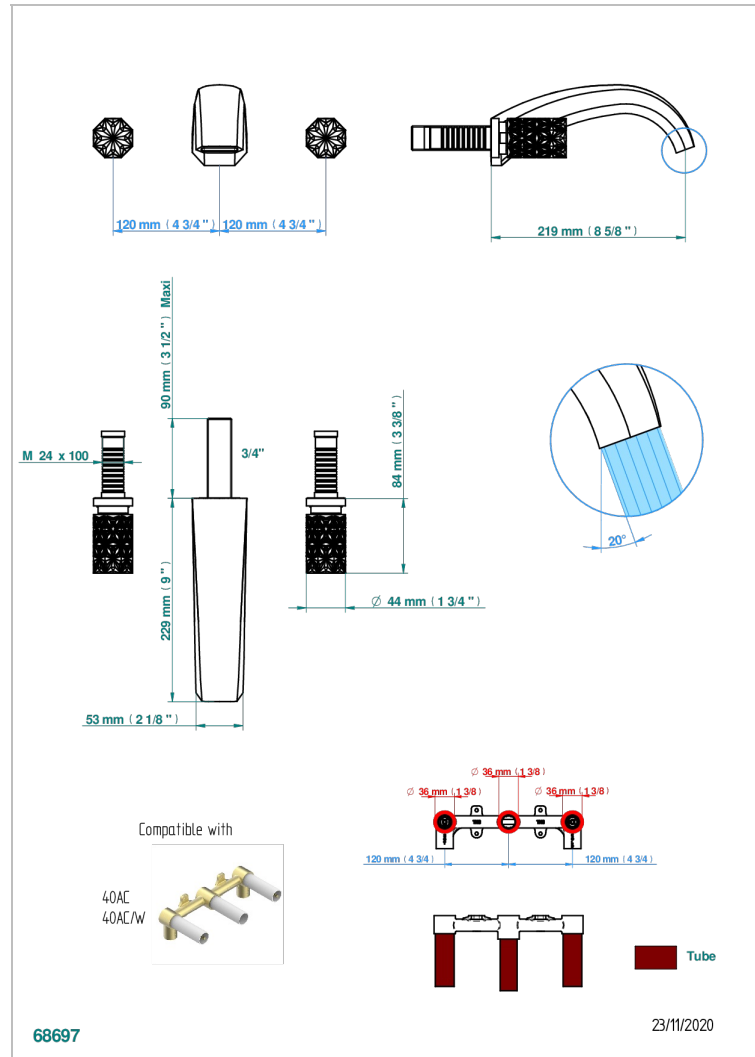

# NIHAL PORCELANA VERDE

U2R-40SGB

Trim only for wall mounted 3-hole basin mixer

## CARACTERÍSTICAS

- Nihal porcelana verde
- Trim only for wall mounted 3-hole basin mixer

## PRODUCTOS RELACIONADOS

- Ref. G00-40AC Rough parts for wall mounted 3 hole mixer, cross handle version
- Ref. G00-40AM Rough parts for wall mounted 3 hole mixer, lever handle version