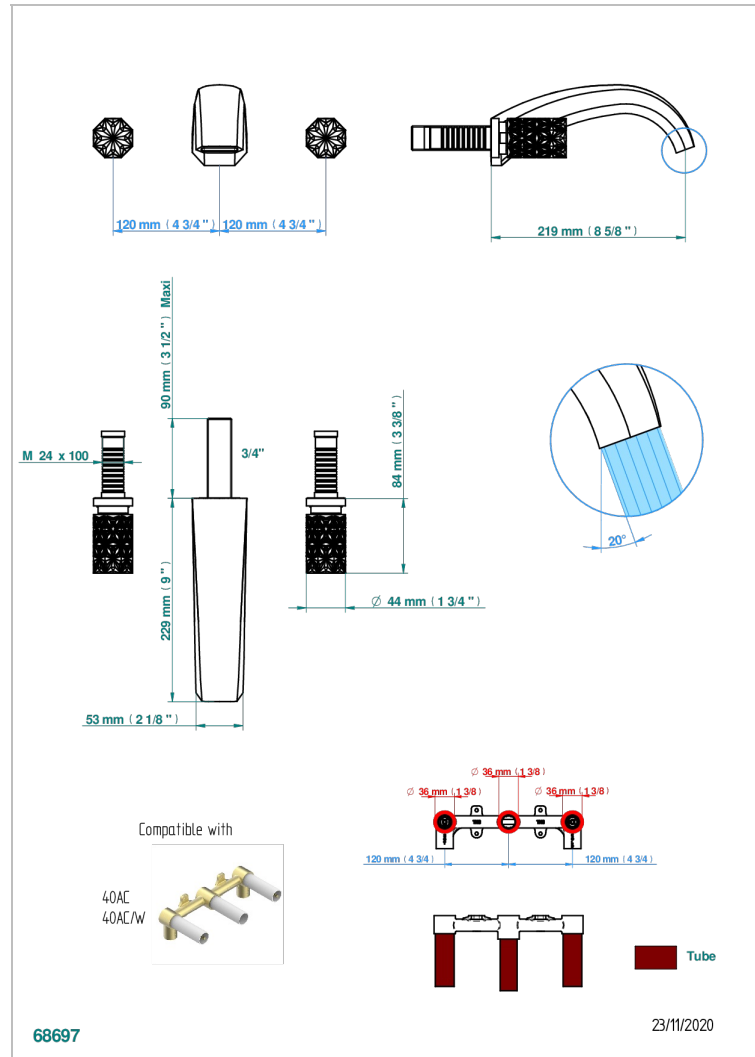

NIHAL GREEN PORCELAIN

U2R-40SGB

Trim only for wall mounted 3-hole basin mixer

CHARACTERISTIC

- Nihal Green porcelain
- Trim only for wall mounted 3-hole basin mixer

RELATED SKU'S

- Ref. G00-40AC Rough parts for wall mounted 3 hole mixer, cross handle version
- Ref. G00-40AM Rough parts for wall mounted 3 hole mixer, lever handle version