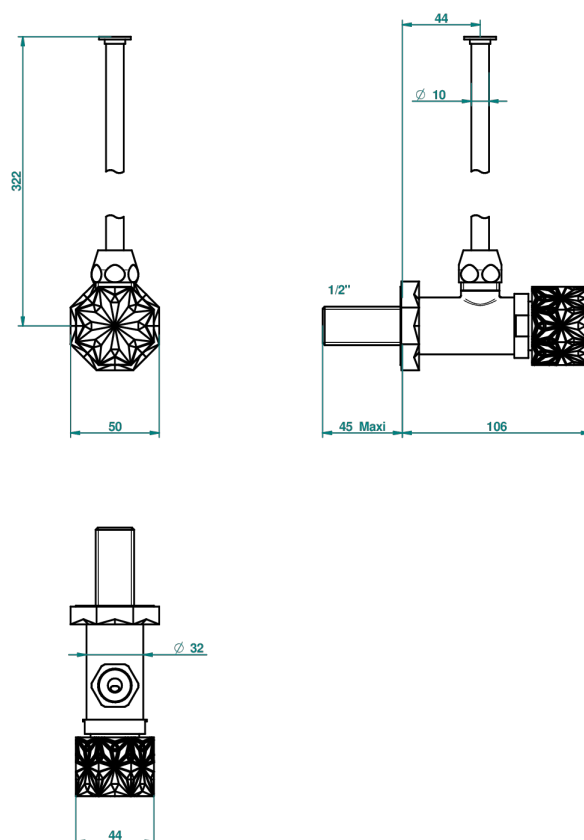

NIHAL BLUE PORCELAIN

U2L-181/S

1/2" stylised adjustable stop cock with 30 cm tube

THG[®]
PARIS

68693

15/11/2018

CHARACTERISTIC

- Nihal Blue porcelain
- 1/2" stylised adjustable stop cock with 30 cm tube