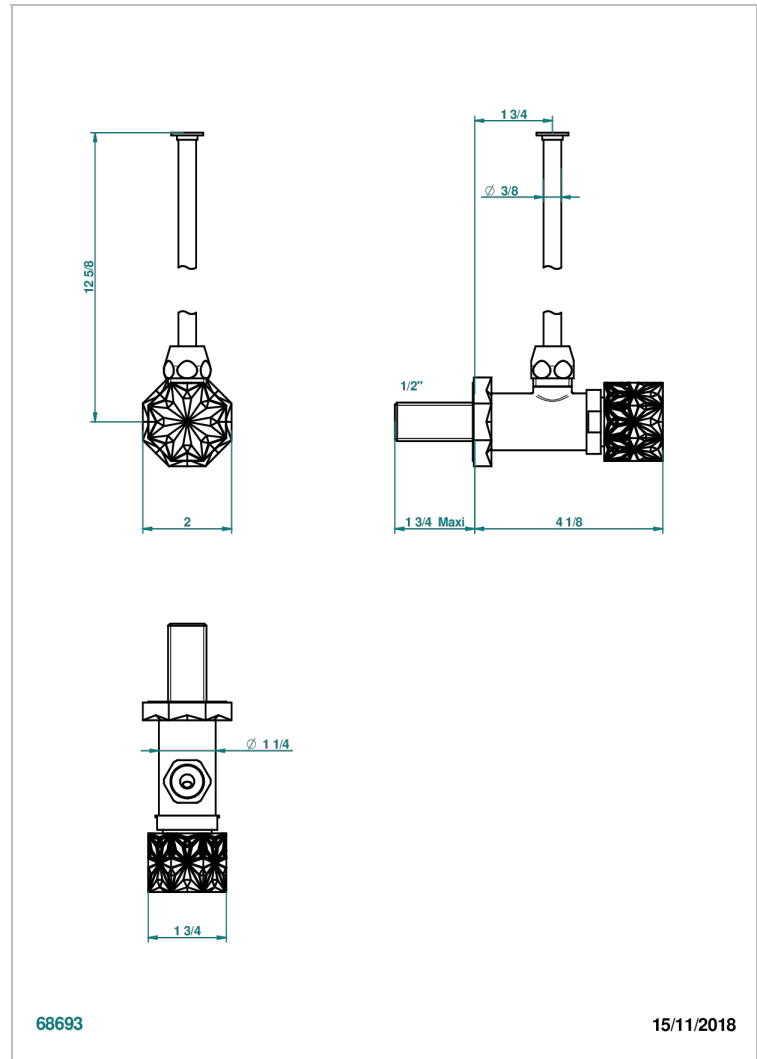

NIHAL BLUE PORCELAIN

U2L-181/S

1/2" stylised adjustable stop cock with 30 cm tube

CHARACTERISTIC

- Nihal Blue porcelain
- 1/2" stylised adjustable stop cock with 30 cm tube

AVAILABLE FINITIONS

Antique nickel - H28
Black ceram - D30
Blush PVD - H62
Brass color PVD - H49
Brown bronze color PVD - F33
Gold color PVD - H52