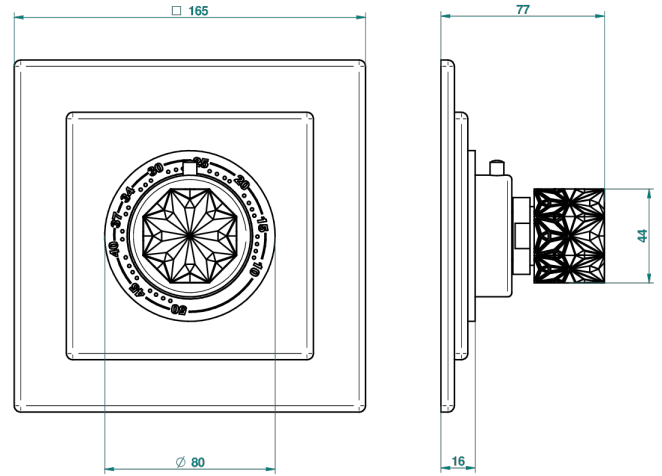

# NIHAL PORCELANA AZUL

U2L-15EN16US

Trim plate and handle for eurotherm valve

THG<sup>®</sup>  
PARIS

68663

14/11/2018

## CARACTERÍSTICAS

- Nihal porcelana azul
- Trim plate and handle for eurotherm valve