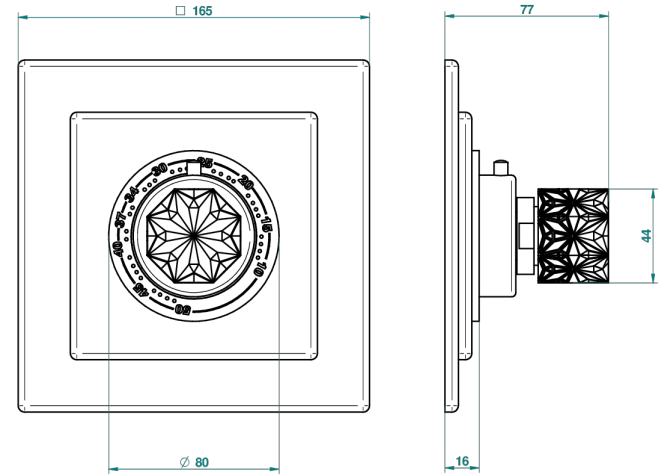

NIHAL BLUE PORCELAIN

U2L-15EN16US

Trim plate and handle for eurotherm valve 8200/us & 8300/us

68663

14/11/2018

CHARACTERISTIC

- Nihal Blue porcelain
- Trim plate and handle for eurotherm valve 8200/us & 8300/us