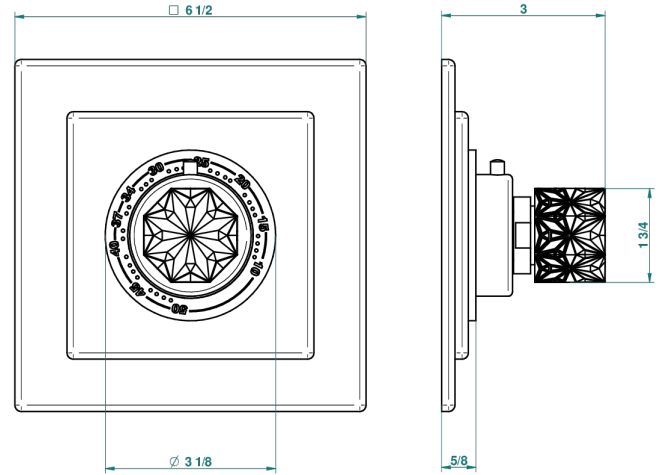

NIHAL PORCELANA AZUL

U2L-15EN16US

Trim plate and handle for eurotherm valve

THG[®]
PARIS

68663

14/11/2018

CARACTERÍSTICAS

- Nihal porcelana azul
- Trim plate and handle for eurotherm valve