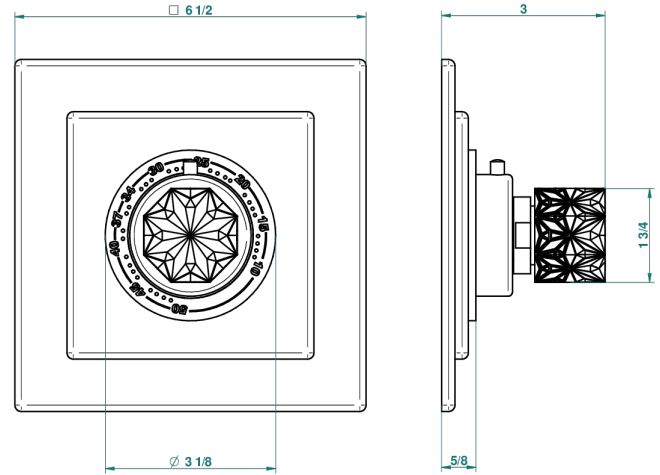

NIHAL BLUE PORCELAIN

U2L-15EN16US

Trim plate and handle for eurotherm valve 8200/us & 8300/us

68663

14/11/2018

CHARACTERISTIC

- Nihal Blue porcelain
- Trim plate and handle for eurotherm valve 8200/us & 8300/us